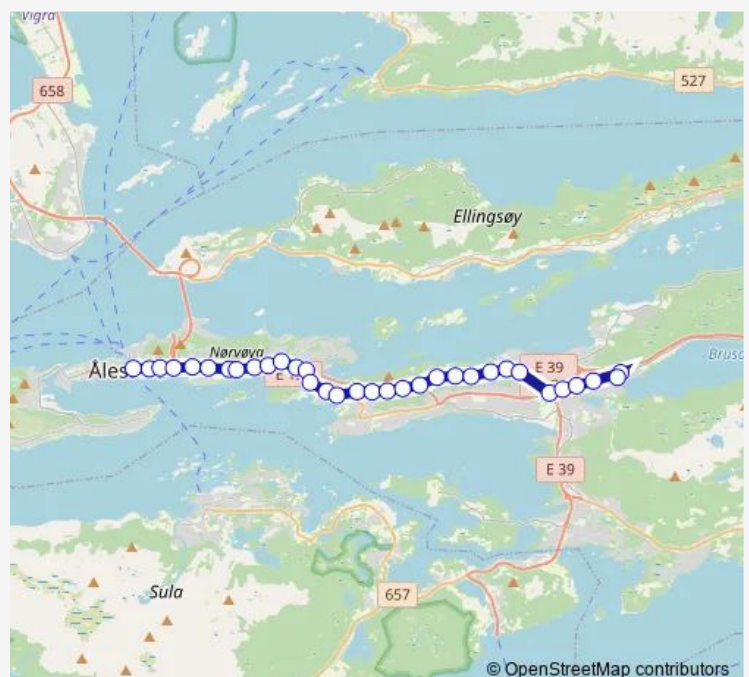

Thursday 07:50

Friday 07:50

Saturday —

Sunday —

Route info

Direction: Keiser Wilhelms gate

Stops: 31

Trip Duration: 0 hour 30 min

12 — Sentrum - Moa - Fremmerholen

Lerstadtoppen

Martingjerdet

Lerstadnakken

Broa i Breivika

Rødalsvegen

Moavegen

Gatestopp Moa