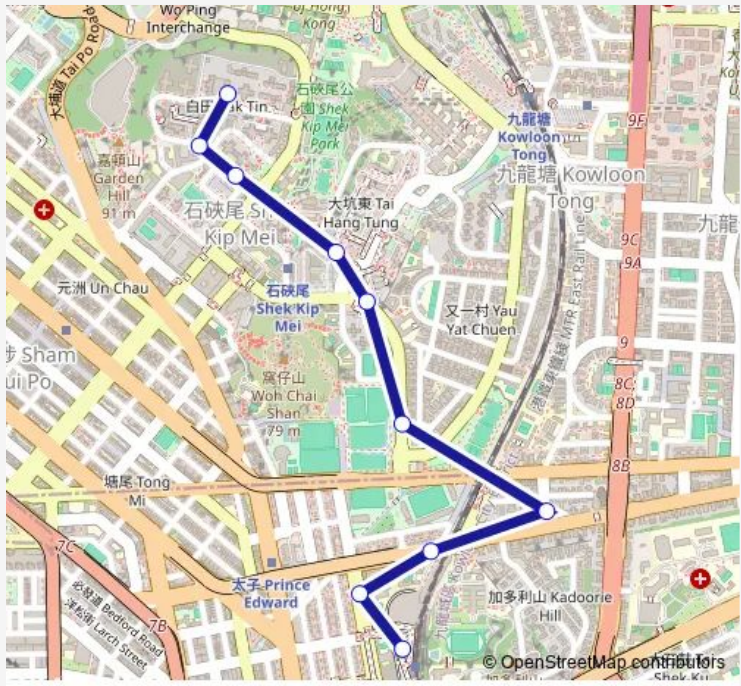

Bus 12 PAK TIN - Mong KOK East Station

[Go to website](#)

**Direction**  
 PAK WAN Street, PAK TIN Estate BUS Terminus —  
 Mongkok East Station|Mongkok East Station

10 stops

[Open route schedule](#)

- PAK WAN Street, PAK TIN Estate BUS Terminus
- PAK WAN Street, Outside ON TIN House, PAK TIN Estate|Pak WAN Street, Outside ON TIN House, PAK TIN Estate
- WAI LUN Street, Outside TIN Fung Lau
- TAU Hang SAI Street, Ouside NAM Shan Shopping Centre
- TAI Hang Tung Road, Outside Tung Lung House, TAI Hang Tung Estate
- TAU Hang Tung Road, Outside TAI Hang Tung Recreation Ground|Tau Hang Tung Road, Outside TAI Hang Tung Recreation Ground
- Knight Street
- Prince Edward Road West, CCC Cheung LO Church|Prince Edward Road East, Outside Moko
- SAI YEE Street, Outside Queen Elizabeth School
- Mongkok East Station|Mongkok East Station

Route schedule

PAK WAN Street, PAK TIN Estate BUS Terminus —  
 Mongkok East Station|Mongkok East Station

Monday	06:00
Tuesday	06:00
Wednesday	06:00
Thursday	06:00
Friday	06:00
Saturday	06:00
Sunday	11:00

Route info

Direction: PAK WAN Street, PAK TIN Estate BUS Terminus

Stops: 10

Trip Duration: 0 hour 9 min

### Route info

Direction: Mongkok East Station|Mongkok East Station

Stops: 7

Trip Duration: 0 hour 9 min

12 Bus time schedules and route maps are available in an offline PDF at [busmaps.com](https://busmaps.com). Use the [busmaps.com](https://busmaps.com) website to see live bus times, train schedule or subway schedule, and step-by-step directions for all public transit in Mong Kok