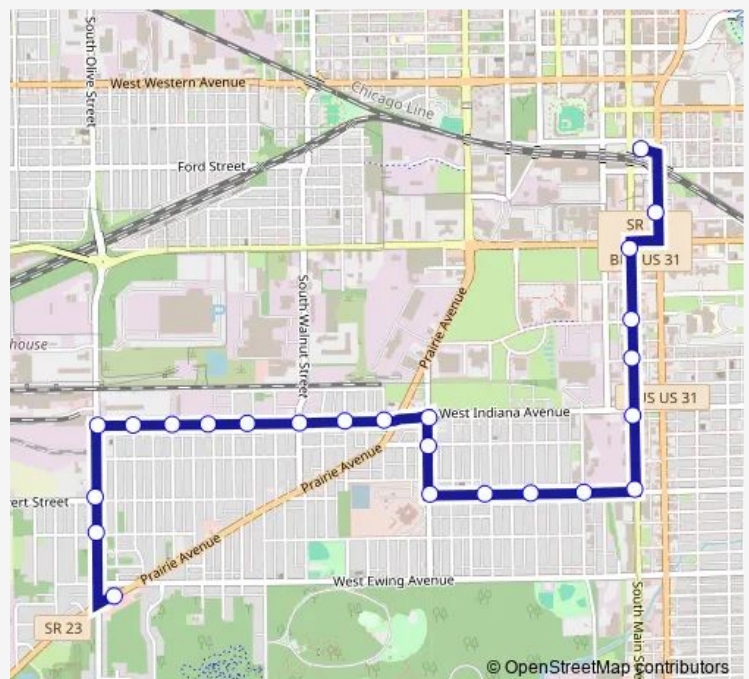

Jackson & Indiana

Indiana & Grant

Carlisle & Indiana

Olive & Indiana

Route schedule

South Street Station — Prairie & Olive

Monday 06:10-18:45

Tuesday 06:10-18:45

Wednesday 06:10-18:45

Thursday 06:10-18:45

Friday 06:10-18:45

Saturday —

Sunday —

Route info

Direction: South Street Station

Stops: 24

Trip Duration: 0 hour 16 min

■ 12 — Rum Village

Olive & Calvert

Olive & Delaware

Prairie & Olive

Direction

Prairie & Olive — South Street Station

19 stops

Wednesday 06:26-19:01

Thursday 06:26-19:01

Friday 06:26-19:01

Saturday —

Sunday —

Route info

Direction: Prairie & Olive

Stops: 19