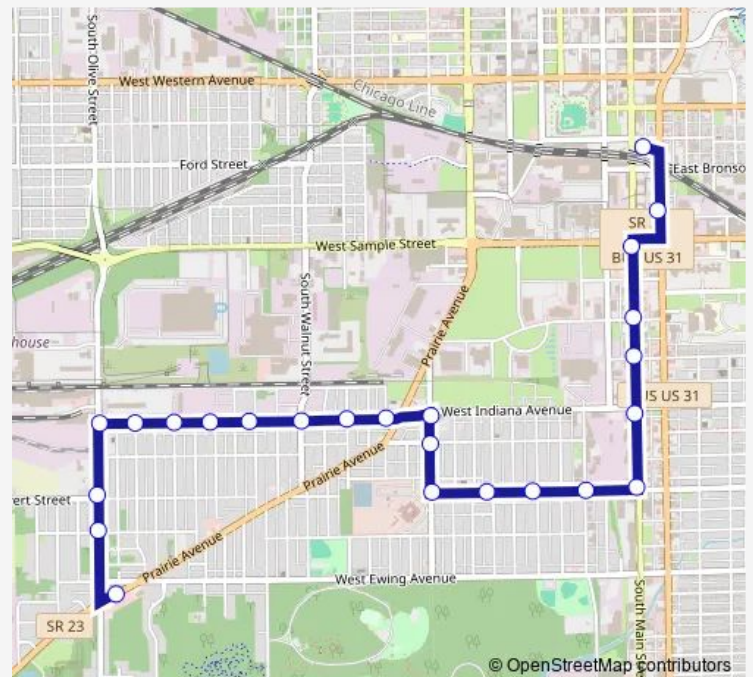

Jackson & Indiana

Indiana & Grant

Carlisle & Indiana

Olive & Indiana

Route schedule

South Street Station — Prairie & Olive

Monday 06:10-18:45

Tuesday 06:10-18:45

Wednesday 06:10-18:45

Thursday 06:10-18:45

Friday 06:10-18:45

Saturday —

Sunday —

Route info

Direction: South Street Station

Stops: 24

Trip Duration: 0 hour 16 min

■ 12 — Rum Village

Olive & Calvert

Olive & Delaware

Prairie & Olive

Direction

Prairie & Olive — South Street Station

19 stops

Wednesday 06:26-19:01

Thursday 06:26-19:01

Friday 06:26-19:01

Saturday —

Sunday —

Route info

Direction: Prairie & Olive

Stops: 19