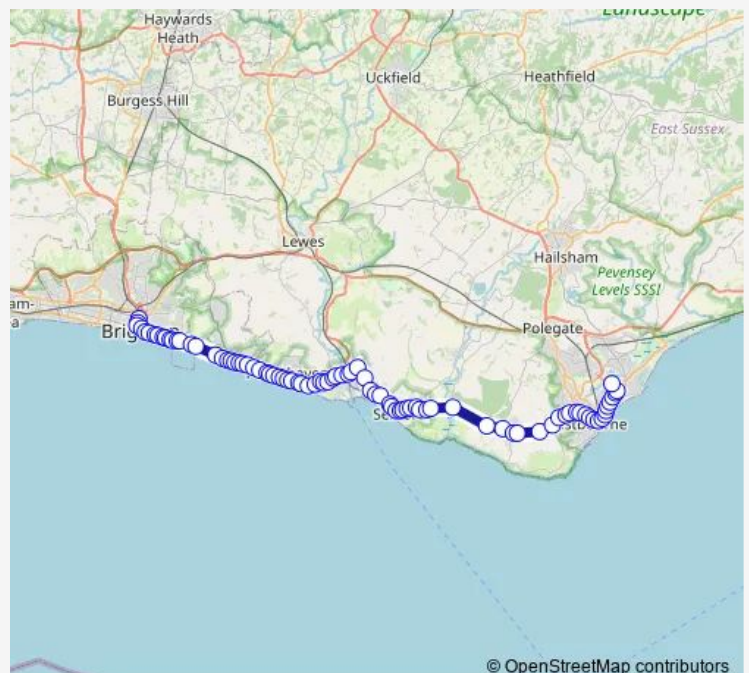

Bus 12 Brighton - Newhaven - Seaford - Eastbourne [coaster]

[Go to website](#)

Direction

Brighton Station — Hawthorn Road

86 stops

[Open route schedule](#)

- Brighton Station
- North Road
- Clock Tower
- North Street
- Sea Life Centre
- New Steine
- Bedford Street South
- Burlington Street
- Paston Place
- Eaton Place
- Duke's Mound
- Arundel Terrace
- Marine Gate
- Marine Gate Flats
- Roedean Cafe
- Roedean School
- Greenways
- The Windmill
- White Horses
- Newlands Road
- Chailey Avenue

Route schedule

Brighton Station — Hawthorn Road

Monday	06:16-23:45
Tuesday	00:15-23:45
Wednesday	00:15-23:45
Thursday	00:15-23:45
Friday	00:15-23:45
Saturday	00:15-23:45
Sunday	00:15-23:25

Route info

Direction: Brighton Station

Stops: 86

Trip Duration: 1 hour 33 min

© OpenStreetMap contributors

Cranleigh Avenue

Chichester Drive West

Saltdean Lido

Bannings Vale

Telscombe Tye

Highview Road

Broomfield Avenue

Telscombe Cliffs Way

Lincoln Avenue

Hodder Avenue

Roderick Avenue

Bramber Avenue

Slindon Avenue