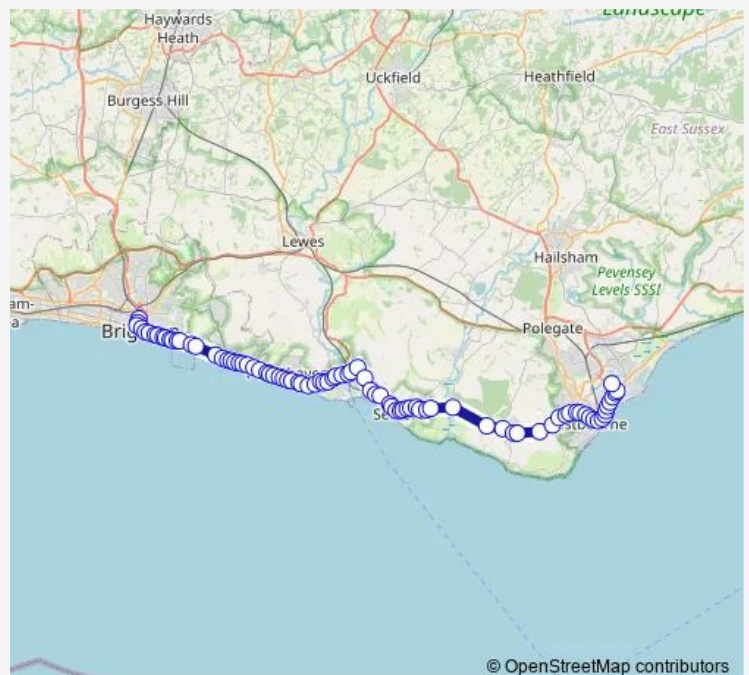

Bus 12 Brighton - Newhaven - Seaford - Eastbourne [coaster]

[Go to website](#)

Direction

Cornfield Road — Brighton Station

82 stops

[Open route schedule](#)

- Cornfield Road
- Memorial Roundabout
- Gildredge Road
- Hartfield Road
- The Goffs
- The Lamb
- Tally Ho
- Summerdown Road
- Cherry Garden Road
- Youth Hostel
- South Downs Way
- Halfway Cottages
- Downs View Lane
- East Dean Garage
- Pond
- Gayles Farm
- Seven Sisters Park Centre
- Chyngton Lane
- Chyngton Gardens
- Manor Road
- Sutton Corner

Route schedule

Cornfield Road — Brighton Station

Monday	—
Tuesday	21:15
Wednesday	—
Thursday	—
Friday	—
Saturday	—
Sunday	11:08-12:37

Route info

Direction: Cornfield Road

Stops: 82

Trip Duration: 1 hour 33 min

© OpenStreetMap contributors

Downs Road

Southdown Road

Sutton Road

Library

Railway Station

Belgrave Road

Beacon Road