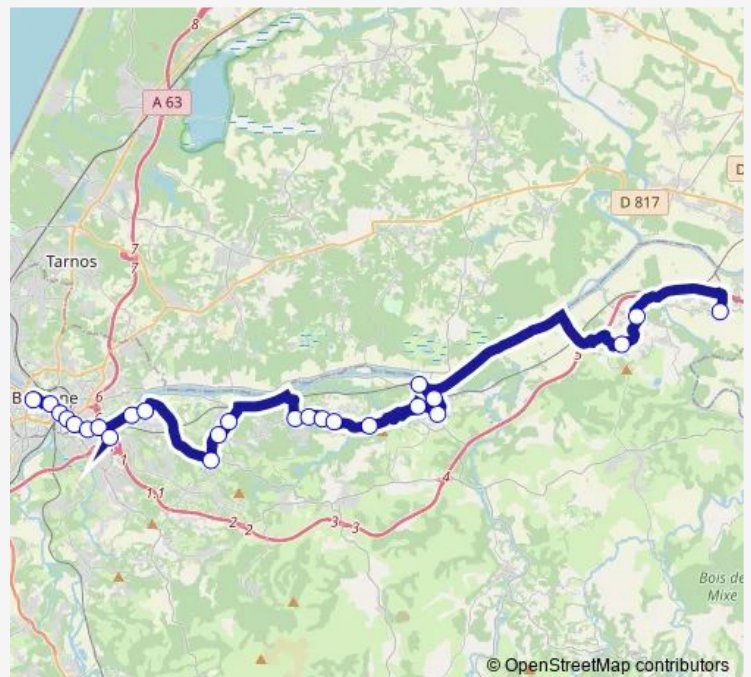

Place/Ecole Saint James

### Route schedule

Place des Basques — Village

Monday	08:05-19:15
Tuesday	08:05-19:15
Wednesday	08:05-19:15
Thursday	08:05-19:15
Friday	08:05-19:15
Saturday	17:00
Sunday	—

### Route info

Direction: Place des Basques

Stops: 25

Trip Duration: 1 hour 7 min

12 — Bayonne - Urt - Sames

Port

Bourg

Port