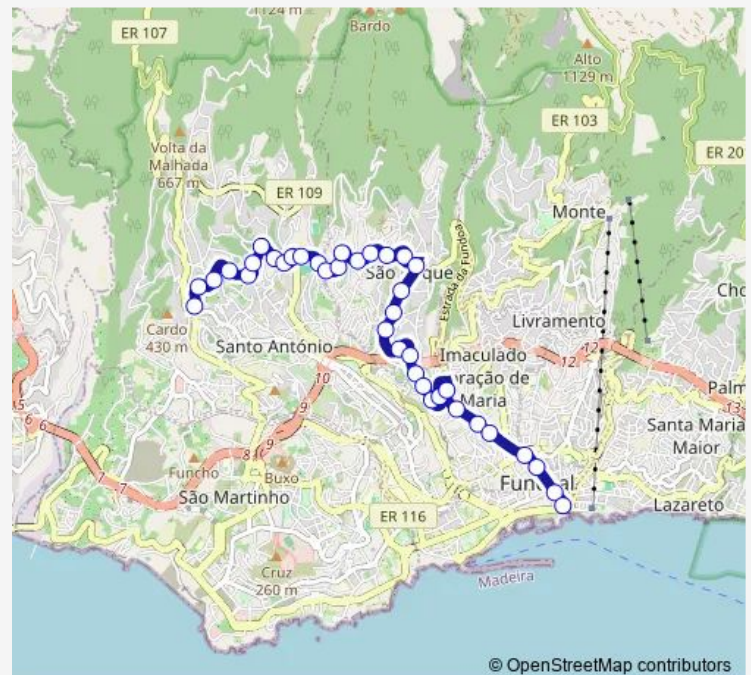

### Route schedule

Depois CZ das Courelas S (117) — Alfândega (154)

Monday 05:35-06:35

Tuesday 05:35-06:35

Wednesday 05:35-06:35

Thursday 05:35-06:35

Friday 05:35-06:35

Saturday 05:35-06:35

### Route info

Direction: Depois CZ das Courelas S (117)

Stops: 37

Trip Duration: 0 hour 25 min

12 — CZ Courelas - Centro

Antes da Quinta (130)

Quinta D (132)

Depois do CAM Quinta (134)