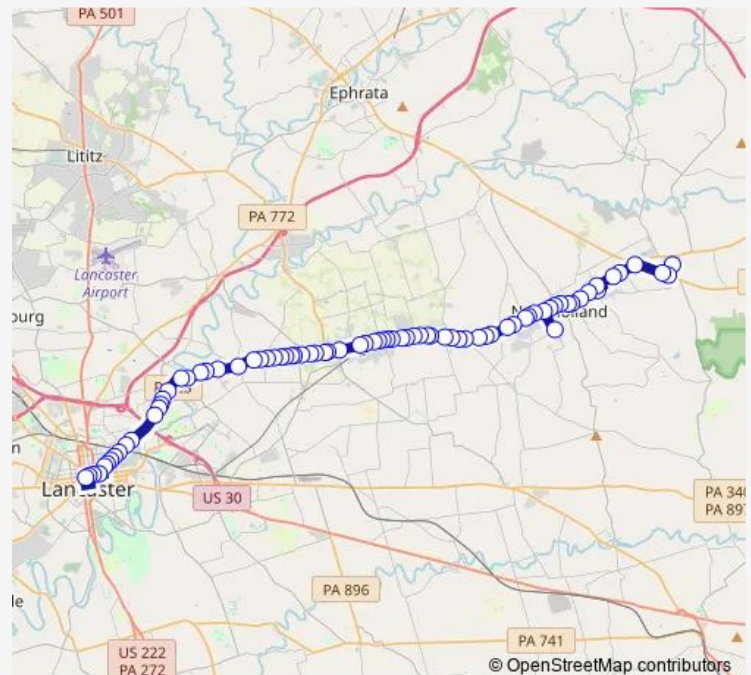

Rt. 23 & Brimmer Ave.

Rt. 23 & Railroad Ave.

Rt. 23 & Roberts Ave.

Rt. 23 & Custer Ave.

Tyson Foods

Rt. 23 & Mentzer Ave.

Rt. 23 & Oak Ave.

Rt. 23 & Brubaker Ave.

Rt. 23 & George Delp Rd. Southbound

### Route schedule

Shady Maple Smorgasboard — Queen St. Station

Monday 06:00-19:00

Tuesday 06:00-19:00

Wednesday —

Thursday —

Friday 06:00-19:00

Saturday 07:00-19:00

### Route info

Direction: Shady Maple Smorgasboard

Stops: 78

Trip Duration: 1 hour 0 min

12 — New Holland

Rt. 23 at New Holland Shopping Cntr.

Rt. 23 at Wendys & Mcdonands

Rt. 23 & Sauder Chevrolet