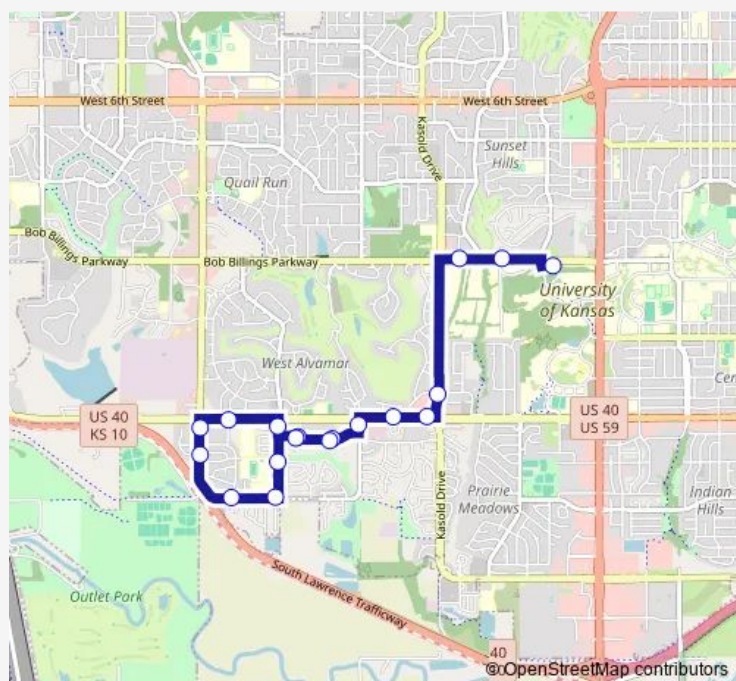

## Bus 12 Central Station / 27th & Wakarusa

[Go to website](#)

### Route schedule

322 - 24th @ Crossgate — 410 E - Central Station

Monday 06:34-22:04

Tuesday 06:34-22:04

Wednesday 06:34-22:04

Thursday 06:34-22:04

Friday 06:34-22:04

Saturday 07:04-19:04

### Route info

Direction: 322 - 24th @ Crossgate

Stops: 7

Trip Duration: 0 hour 11 min

12 — Central Station / 27th & Wakarusa

## Route schedule

410 D - Central Station — 322 - 24th @ Crossgate

Monday 06:45-22:30

Tuesday 06:45-22:30

Wednesday 06:45-22:30

Thursday 06:45-22:30

Friday 06:45-22:30

Saturday 06:45-19:45