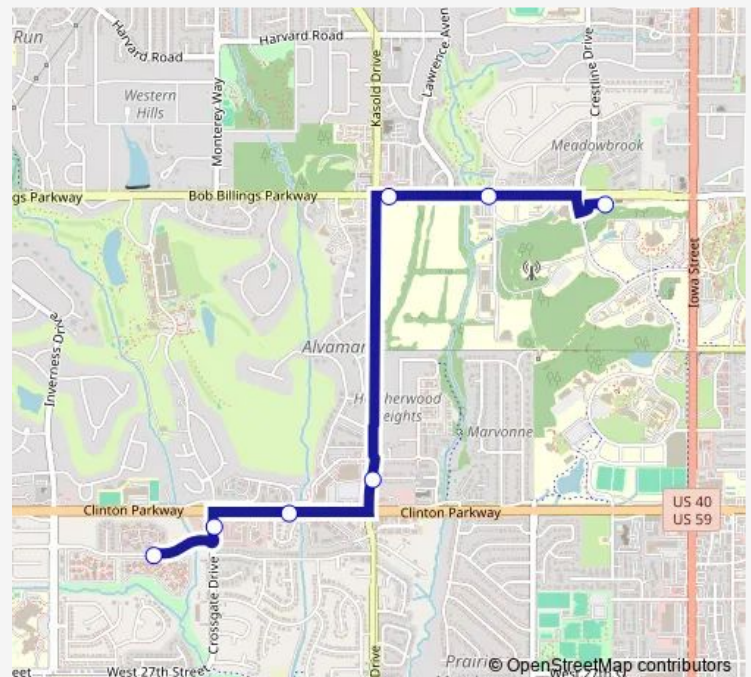

Direction

410 B - Central Station — 322 - 24th @ Crossgate

18 stops

[Open route schedule](#)

410 B - Central Station

288 - Bob Billings @ Westbrook

73 - Bob Billings @ Apple Ln

270 - Kasold @ 22nd St.

293 - Wakarusa @ Stoneback

79 - Wakarusa @ Clinton

241 - Clinton @ Aberdeen

320 - Inverness @ Adam

321 - 24th @ Inverness

322 - 24th @ Crossgate

Route schedule

410 B - Central Station — 322 - 24th @ Crossgate

Monday 06:45-22:30

Tuesday 06:45-22:30

Wednesday 06:45-22:30

Thursday 06:45-22:30

Friday 06:45-22:30

Saturday 06:45-19:45

Sunday 06:45-19:45

Route info

Direction: 410 B - Central Station

Stops: 18

Trip Duration: 0 hour 19 min

12 — Central Station / 27th & Wakarusa

Direction

322 - 24th @ Crossgate — 410 A - Central Station

7 stops

[Open route schedule](#)