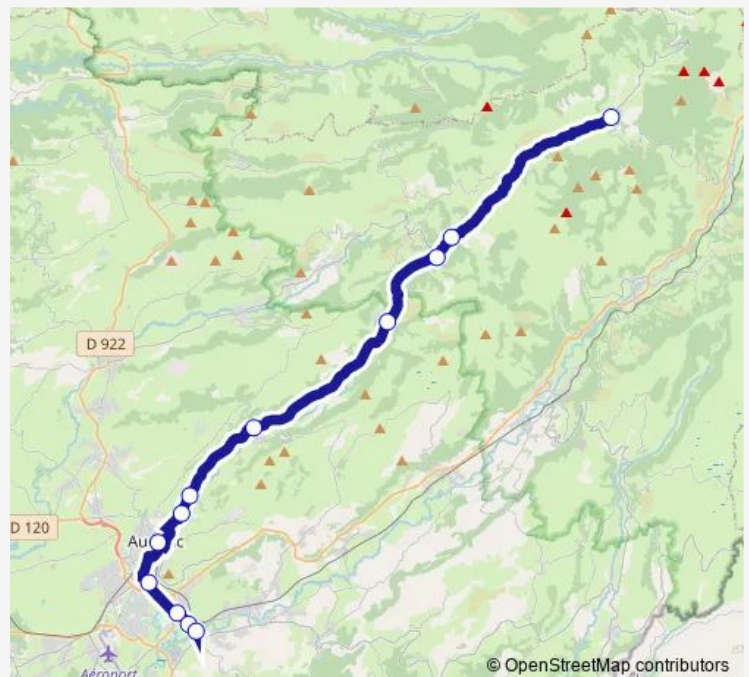

Friday —

Saturday 09:06-18:50

Sunday 09:05-16:05

Route info

Direction: Mandailles

Stops: 12

Trip Duration: 0 hour 51 min

12 — Navette estivale

Direction

Puech des Ouilhes — Square Gambetta

5 stops

[Open route schedule](#)

Puech des Ouilhes

Ytrac C.Cial

Saint Joseph

La Dorinière

Square Gambetta

Route schedule

Puech des Ouilhes — Square Gambetta

Monday	—
Tuesday	—
Wednesday	—
Thursday	—
Friday	—
Saturday	10:25-19:00
Sunday	10:25-17:33

Route info

Direction: Puech des Ouilhes

Stops: 5

Trip Duration: 0 hour 41 min

Direction

Square Gambetta — Puech des Ouilhes

5 stops

[Open route schedule](#)

Square Gambetta

La Dorinière

Saint Joseph