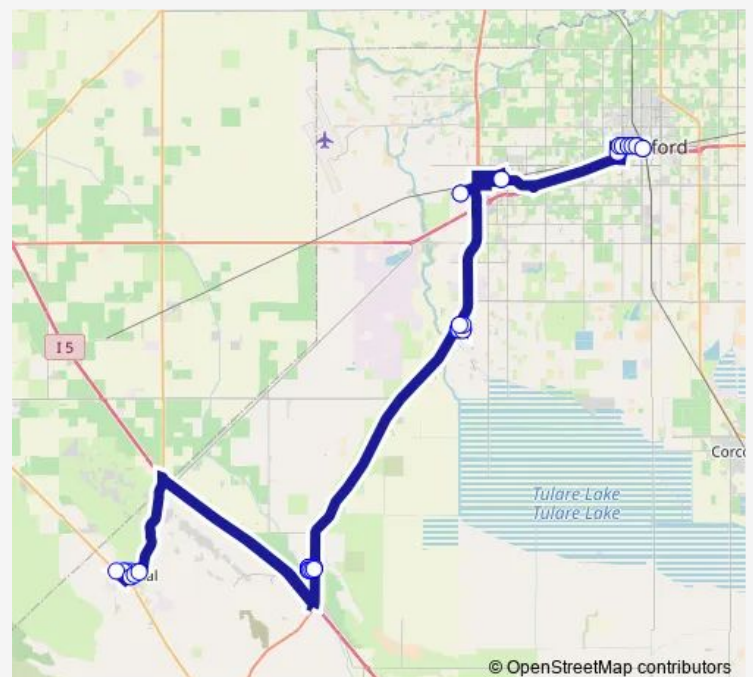

1st & Railroad

E Street @ Lemoore Depot

Centennial @ Target

Route schedule

Kart Transfer Center — Kart Transfer Center

Monday —

Tuesday —

Wednesday —

Thursday —

Friday —

Saturday 08:45

Sunday —

Route info

Direction: Kart Transfer Center

Stops: 28

Trip Duration: 2 hour 30 min

12 — Avenal

Lacey & Centennial

Lacey @ Aldi's

Lacey @ Hanford Mall

Lacey @ Kings Eye Center

Lacey @ Chubby's

Lacey & Greenfield

Kart Transfer Center

Direction

Kart Transfer Center — Kart Transfer Center

48 stops

[Open route schedule](#)

Kart Transfer Center

Lacey @ Carl's Jr.

Lacey @ Government Center

Lacey & Mall Drive