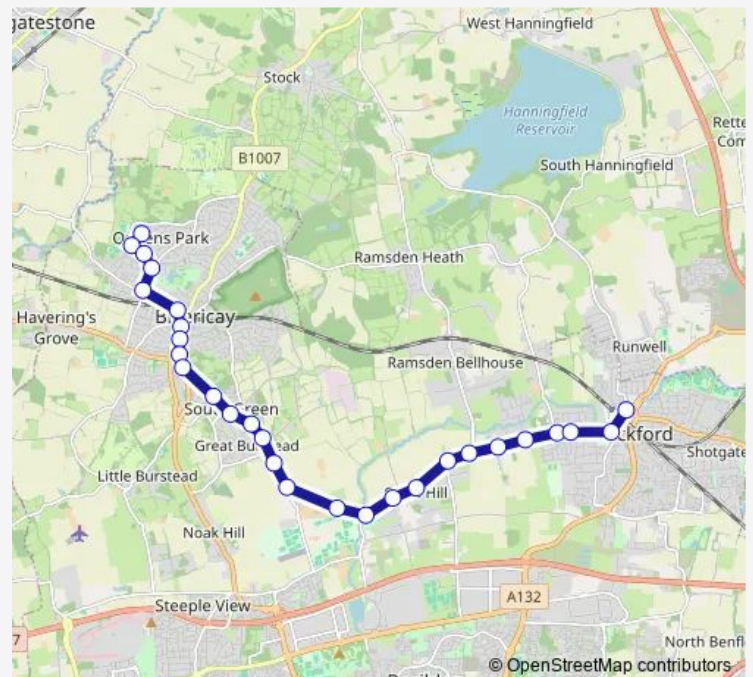

Harebell Close

Atridge Chase

Ricketts Drive

Railway Station

The Chequers

Hillside Road

Chapel Street

Weir Wynd

Post Office

The Shepherd & Dog

Primary School

Route schedule

Arlington Way — The Swans

Monday 06:56-18:22

Tuesday 06:56-18:22

Wednesday 06:56-18:22

Thursday 06:56-18:22

Friday 06:56-18:22

Saturday 06:56-18:22

Sunday —

Route info

Direction: Arlington Way

Stops: 28

Trip Duration: 0 hour 29 min

Stops: 32

Trip Duration: 0 hour 30 min

Queens Park Roundabout

Somerfields

Portman Drive

Rosebay Avenue

Horseshoe Close

Regent Drive