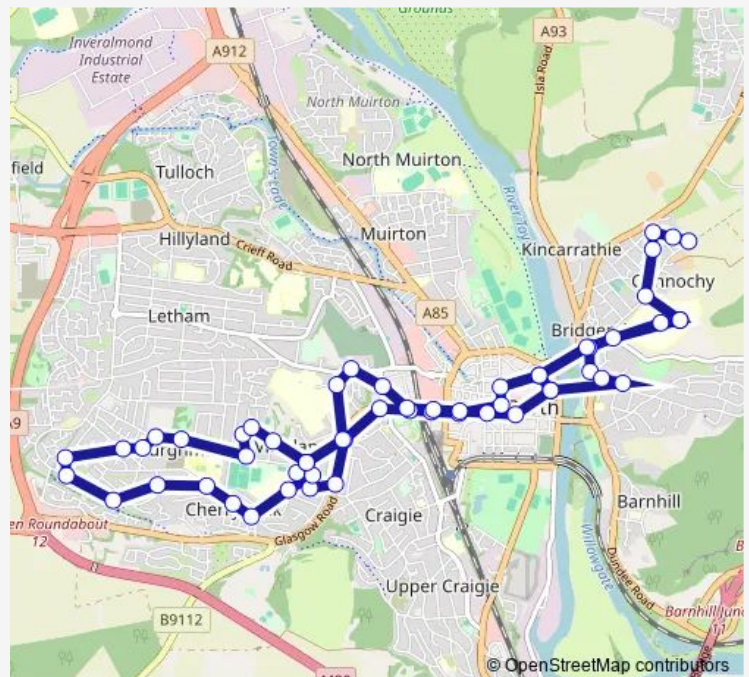

Viewlands House

Viewlands Place

Academy

Route schedule

Rohallion — Gannochy Walk

Monday 10:22-14:22

Tuesday 10:22-14:22

Wednesday 10:22-14:22

Thursday 10:22-14:22

Friday 10:22-14:22

Saturday 10:22-16:22

Sunday —

Route info

Direction: Rohallion

Stops: 51

Trip Duration: 0 hour 56 min

12 — Gannochy or MRH - Viewlands

Oakbank Place

Ross Avenue

Perth High School

Fairhill Drive

Maple Road

Cedar Place

Ash Grove

Thursday 09:18-15:18

Friday 09:18-15:18

Saturday 09:18-15:18

Sunday —

Route info

Direction: Gannochy Walk

Stops: 56

Trip Duration: 1 hour 1 min