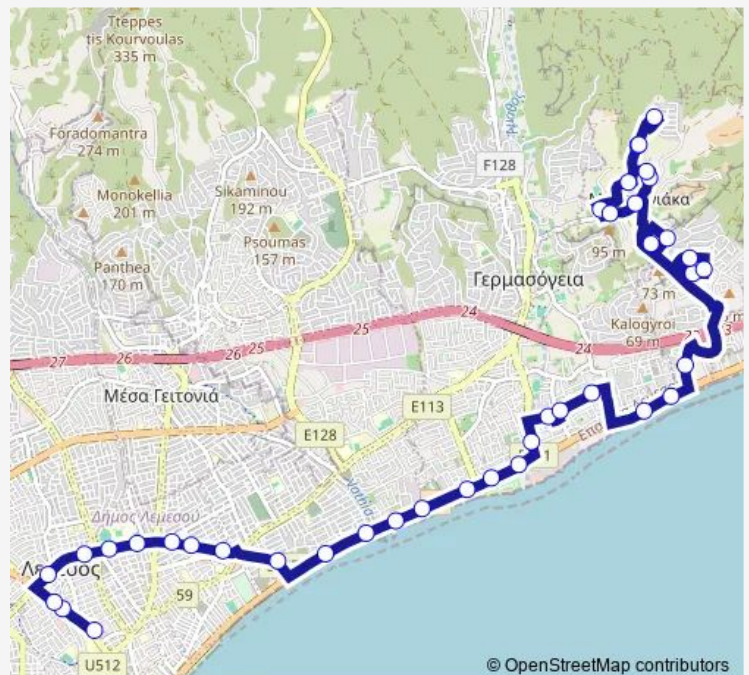

**Route schedule**

Emel Bus Station Leontiou A´ — Moutagiaka Square

Monday —

Tuesday —

Wednesday 06:20-15:15

Thursday —

Friday 06:20-15:15

Saturday —

Sunday —

**Route info**

Direction: Emel Bus Station Leontiou A´

Stops: 39

Trip Duration: 0 hour 45 min

© OpenStreetMap contributors

12 — Leontiou Emel Station - Moutagiaka

Prophitis Ilias Church 1