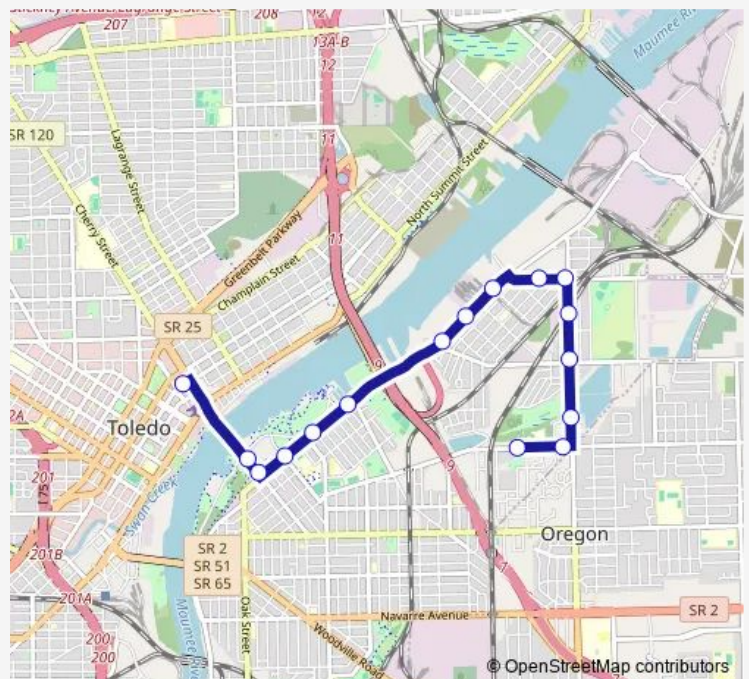

Front & Morrison Ne

Main & Front Ne

Main & Riverside Se

Huron & Orange NE (APT Side)

### Route schedule

Seaman & Van Buren Sw — Huron & Orange NE (APT Side)

Monday	05:53-20:53
Tuesday	05:53-20:53
Wednesday	05:53-20:53
Thursday	05:53-20:53
Friday	05:53-20:53
Saturday	06:53-19:53
Sunday	06:53-18:53

### Route info

Direction: Seaman & Van Buren Sw

Stops: 16

Trip Duration: 0 hour 22 min

**Direction**

Huron &amp; Orange NE (APT Side) — Seaman &amp; Van Buren Sw

11 stops

[Open route schedule](#)

## Route schedule

Huron &amp; Orange NE (APT Side) — Seaman &amp; Van Buren Sw

Monday 06:30-21:30

Tuesday 06:30-21:30

Wednesday 06:30-21:30

Thursday 06:30-21:30

Friday 06:30-21:30

Saturday 07:30-20:30