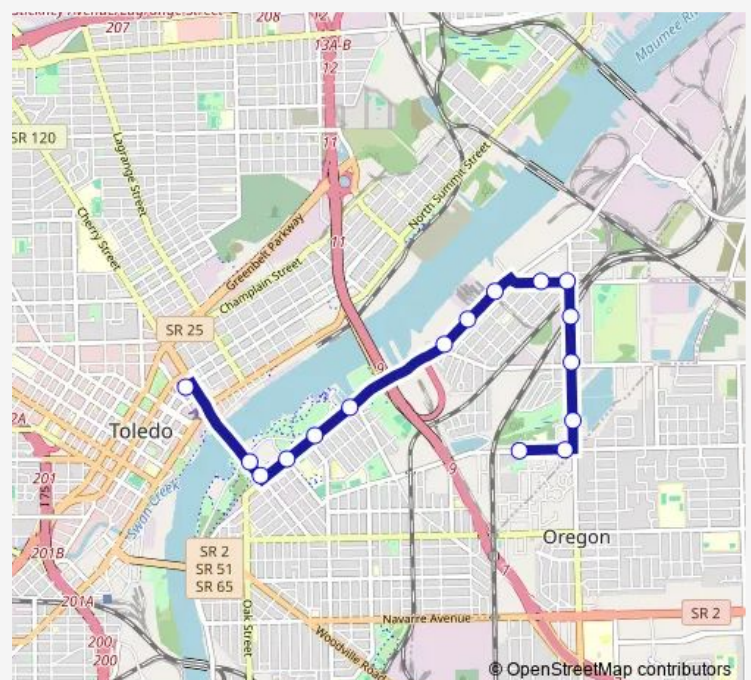

Front & Morrison Ne

Main & Front Ne

Main & Riverside Se

Huron & Orange NE (APT Side)

### Route schedule

Seaman & Van Buren Sw — Huron & Orange NE (APT Side)

Monday 05:53-20:53

Tuesday 05:53-20:53

Wednesday 05:53-20:53

Thursday 05:53-20:53

Friday 05:53-20:53

Saturday 06:53-19:53

### Route info

Direction: Seaman & Van Buren Sw

Stops: 16

Trip Duration: 0 hour 22 min

**Direction**

Huron &amp; Orange NE (APT Side) — Seaman &amp; Van Buren Sw

11 stops

[Open route schedule](#)

## Route schedule

Huron &amp; Orange NE (APT Side) — Seaman &amp; Van Buren Sw

Monday 06:30-21:30

Tuesday 06:30-21:30

Wednesday 06:30-21:30

Thursday 06:30-21:30

Friday 06:30-21:30

Saturday 07:30-20:30