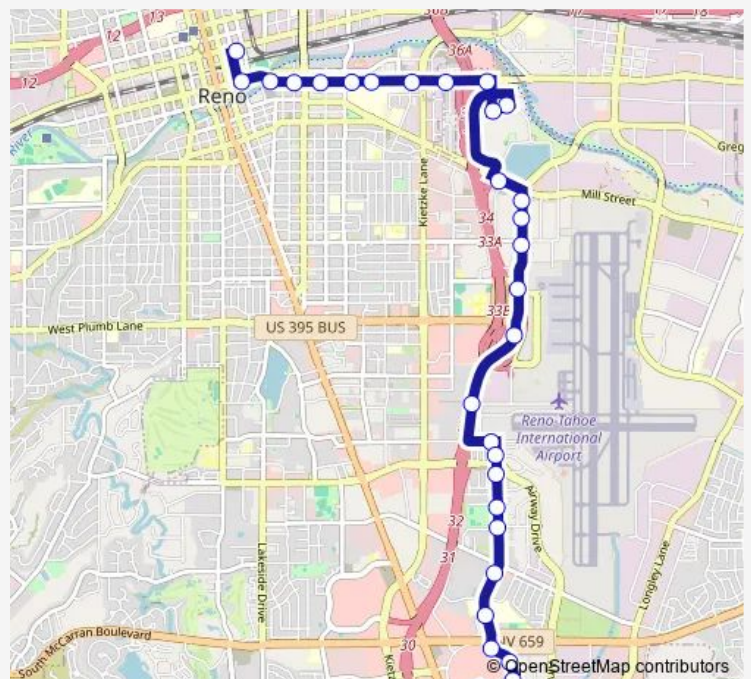

E 2nd Street at Grand Sierra Resort

Grand Sierra Resort at Employee Entrance

Grand Sierra Resort at Sportsbook

Mill Street and Matley Lane

Terminal Way and Mill Street

Terminal Way at RTC Offices

Terminal Way and Vassar Street

Terminal Way and Villanova Drive

Terminal Way at Hyatt Place

Terminal Way and National Guard Way

Gentry Way and Neil Road

Neil Road and Riley Avenue

**Route schedule**

RTC 4th Street Station Bay D 4SS (Rt 12) — RTC Transfer Center and Meadowood Mall

**Route info**

Direction: RTC 4th Street Station Bay D 4SS (Rt 12)

Stops: 31

Trip Duration: 0 hour 30 min

12 — Terminal / Neil

Neil Road and E Moana Lane

Neil Road and Mauldin Lane

Neil Road and Nutmeg Place

## Direction

RTC Transfer Center and Meadowood Mall — RTC 4th Street Station Bay L 4SS (Route 1)

32 stops

[Open route schedule](#)

RTC Transfer Center and Meadowood Mall

Neil Lane and Neil Road

Neil Road and Meadow Wood Lane