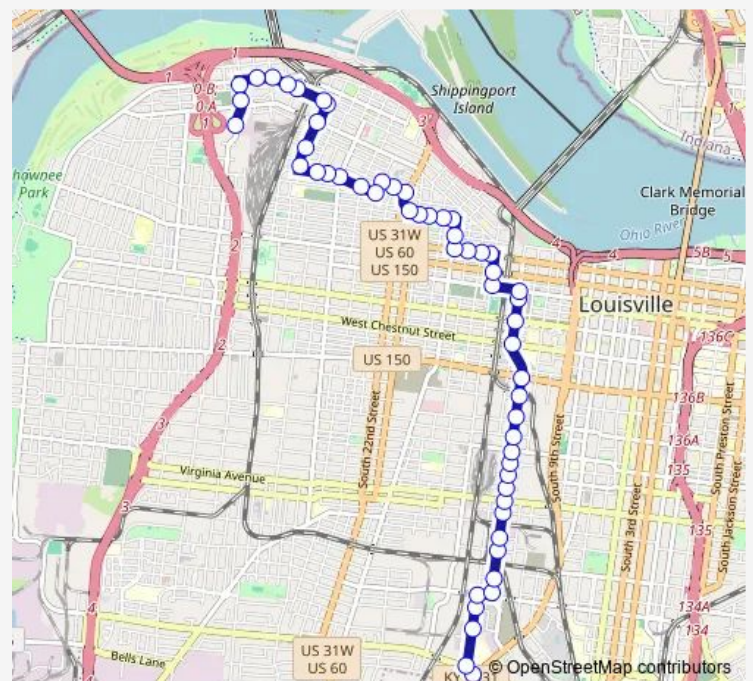

12th @ Broadway

13th @ Chestnut

13th @ Muhammad Ali

Route schedule

7th @ Algonquin — 35th @ Kroger

Monday	06:00-19:55
Tuesday	06:00-19:55
Wednesday	06:00-19:55
Thursday	06:00-19:55
Friday	06:00-19:55
Saturday	10:00-18:00
Sunday	10:00-18:00

Route info

Direction: 7th @ Algonquin

Stops: 55

Trip Duration: 0 hour 27 min

12 — Twelfth Street

13th @ Liberty

Jefferson @ 13th

Jefferson @ 15th

Wednesday 05:51-19:29

Thursday 05:51-19:29

Friday 05:51-19:29

Saturday 09:51-17:34

Sunday 09:51-17:34

Route info

Direction: 35th @ Kroger

Stops: 53

Trip Duration: 0 hour 26 min

Duncan @ 17th

Rowan @ 17th

16th @ Rowan

16th @ Main

Market @ S 16th

Market @ S 15th

W Market @ S 13th