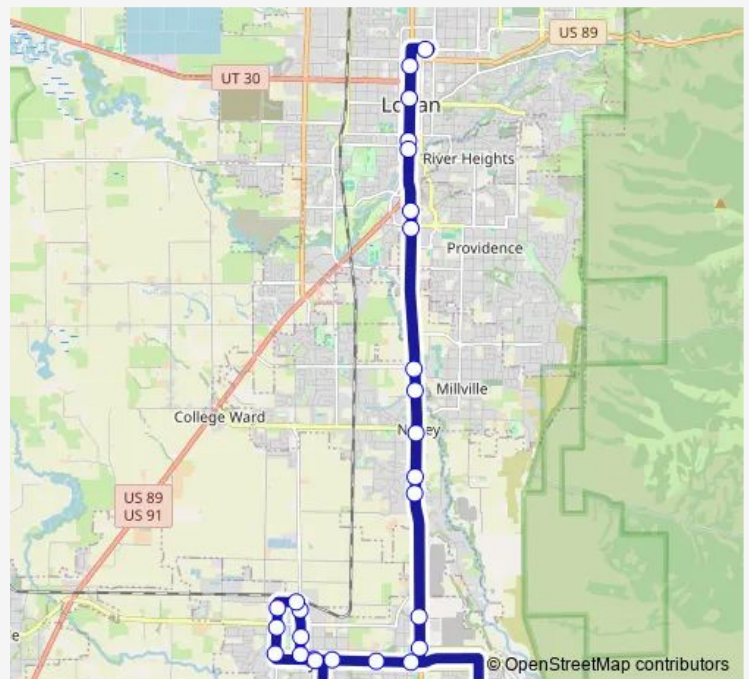

Bus 12 Hyrum

[Go to website](#)

Direction
 84 West Main(Hyrum City Hall) — 150 East 500 North(Transit Center)
 23 stops
[Open route schedule](#)

- 84 West Main(Hyrum City Hall)
- 289 South Center
- 190 East 300 South
- 424 East 300 South
- 608 East 300 South
- 850 East 300 South(Mountain Crest)
- 270 South 1300 East(Canyon Elementary)
- 102 South 1300 East
- 959 East Hwy 101
- 923 E Highway 101(923 E Highway 101)
- 310 North 800 East
- 3806 South Hwy 165(Nibley)
- 3604 South Hwy 165
- 3230 South Hwy 165
- 2850 South Hwy 165
- 2520 South Hwy 165(Ridgeline)
- 50 North Hwy 165(Maceys)
- 950 South Main
- 670 South Main(Riverwoods)
- 354 South Main
- 50 North Main(Tabernacle)

Route schedule

84 West Main(Hyrum City Hall) — 150 East 500 North(Transit Center)

| | |
|-----------|-------------|
| Monday | 05:14-19:24 |
| Tuesday | 05:14-19:24 |
| Wednesday | 05:14-19:24 |
| Thursday | 05:14-19:24 |
| Friday | 05:14-19:24 |
| Saturday | — |
| Sunday | — |

Route info

Direction: 84 West Main(Hyrum City Hall)

Stops: 23

Trip Duration: 0 hour 31 min

12 — Hyrum

280 North Main(Key Bank)

150 East 500 North(Transit Center)

Direction

Wednesday 04:50-19:00

Thursday 04:50-19:00

Friday 04:50-19:00

Saturday —

Sunday —

Route info

Direction: 150 East 500 North(Transit Center)

Stops: 26