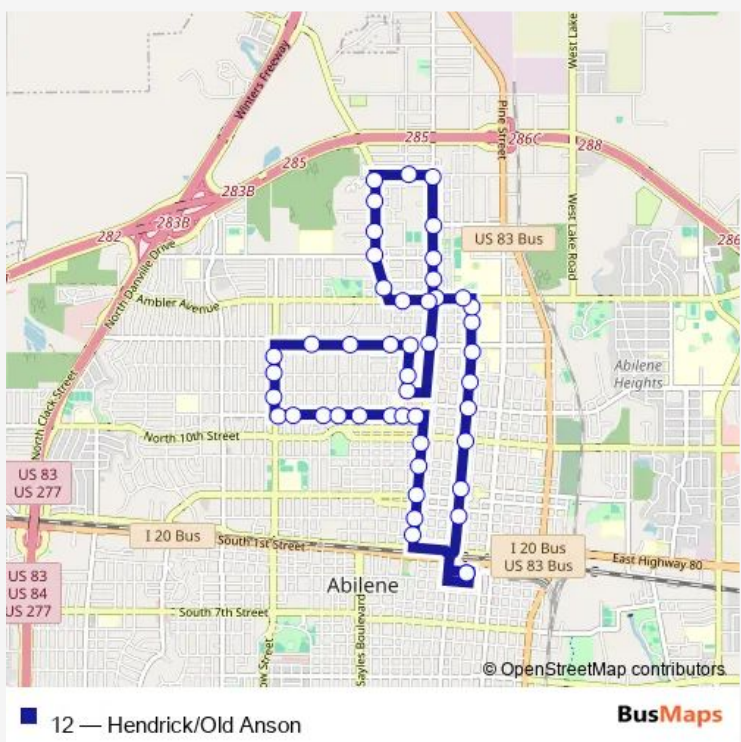

Bus 12 Hendrick/Old Anson

[Go to website](#)

Direction
 Transit Center — Transit Center
 47 stops
[Open route schedule](#)

- Transit Center
- Hickory at North 5th
- Hickory at North 7th
- Hickory at North 10th
- Hickory at North 13th N
- Hickory at North 15th
- Hickory at North 18th
- Hickory at Hendrick
- Hickory at North 21st
- Ambler at Hickory
- Ambler at Grape
- Grape at University Blvd
- Grape at Vogel
- Grape at Lowden
- Grape at Anson Ave
- Anson Ave at Clinton
- Anson Ave at Old Anson Rd
- Old Anson Rd at Northern Oaks
- Old Anson Rd at Amy Lynn
- Old Anson Rd at Vogel
- Old Anson Rd at Sandefer

Route schedule
 Transit Center — Transit Center

Monday	06:15-17:15
Tuesday	06:15-17:15
Wednesday	06:15-17:15
Thursday	06:15-17:15
Friday	06:15-17:15
Saturday	—
Sunday	—

Route info
 Direction: Transit Center
 Stops: 47
 Trip Duration: 0 hour 43 min

Ambler at Clinton

Ambler at Cricket Wireless

Grape at North 18th

Merchant at North 14th

Merchant at North 15th

Merchant at North 18th

North 18th at Victoria

North 18th at Kirkwood

North 18th at Shelton

Mockingbird at North 18th S

Mockingbird at North 15th

Mockingbird at North Side Library

North 12th at Mockingbird

North 12th at Burger

North 12th at Westmoreland

North 12th at Park Ave