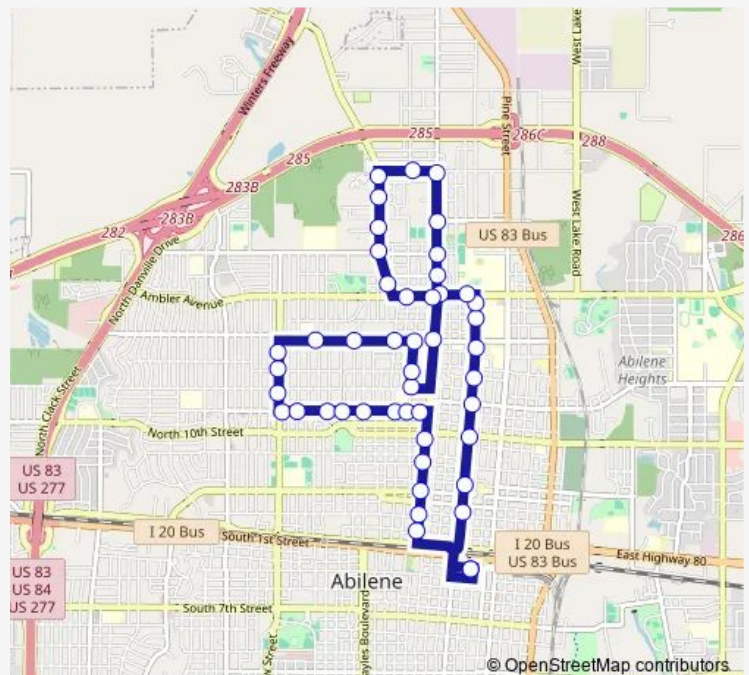

Bus 12 Hendrick/Old Anson

[Go to website](#)

Direction

Transit Center — Transit Center

47 stops

[Open route schedule](#)

Transit Center

Hickory at North 5th

Old Anson Rd at Amy Lynn

Old Anson Rd at Vogel

Old Anson Rd at Sandefer

Route schedule

Transit Center — Transit Center

Monday 06:15-17:15

Tuesday 06:15-17:15

Wednesday 06:15-17:15

Thursday 06:15-17:15

Friday 06:15-17:15

Saturday —

Sunday —

Route info

Direction: Transit Center

Stops: 47

Trip Duration: 0 hour 43 min

12 — Hendrick/Old Anson

Ambler at Clinton

Ambler at Cricket Wireless

Grape at North 18th

Merchant at North 14th

Merchant at North 15th

Merchant at North 18th

North 18th at Victoria