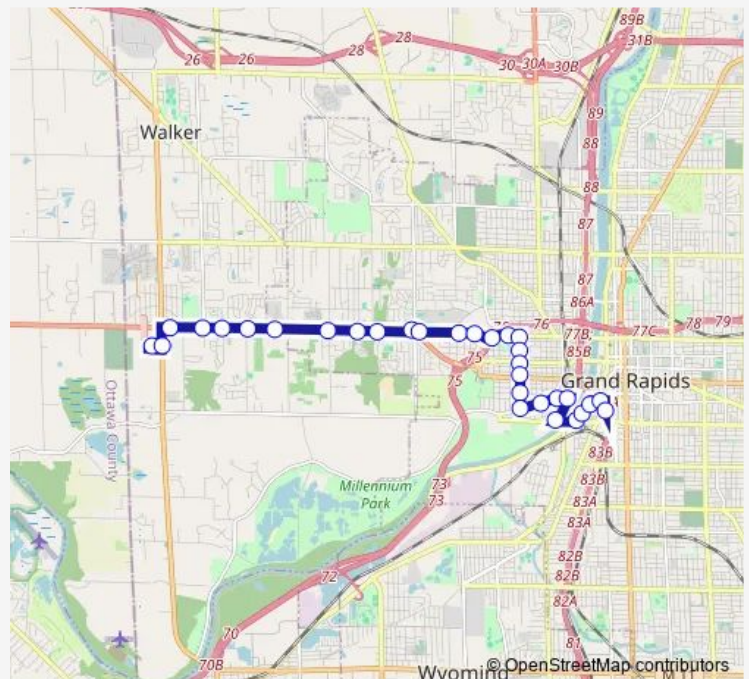

Lake Michigan/Fairfield (Wb)

### Route schedule

Rapid Central Station — Meijer - Standale

|           |             |
|-----------|-------------|
| Monday    | 05:20-22:20 |
| Tuesday   | 05:20-22:20 |
| Wednesday | 05:20-22:20 |
| Thursday  | 05:20-22:20 |
| Friday    | 05:20-22:20 |
| Saturday  | 06:15-21:15 |
| Sunday    | —           |

### Route info

Direction: Rapid Central Station

Stops: 30

Trip Duration: 0 hour 24 min

12 — Westside

Lake Michigan/Collindale (Wb)

Lake Michigan/Marsh Ridge (Wb)

Lake Michigan/Bayberry (Wb)

Lake Michigan/Lincoln Lawns (Wb)

Lake Michigan/Hampton Lane (Wb)

Lake Michigan/Kinney (Wb)

Lake Michigan/Cummings (Wb)

Wilson/Westown (Sb)

Meijer - Standale

**Direction**

Meijer - Standale — Rapid Central Station