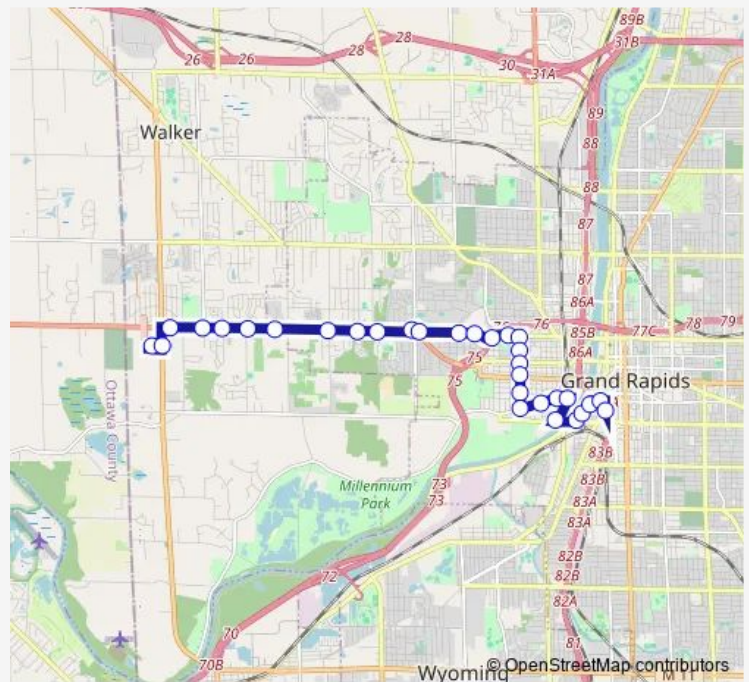

Bridge/Valley (Wb)

Bridge/Scott (Wb)

Bridge/Mt. Mercy (Wb)

Bridge/Grandview Apartments (Wb)

Bridge/Lake Michigan (Wb)

Lake Michigan/Oakleigh (Wb)

Lake Michigan/Fairfield (Wb)

Route schedule

Rapid Central Station — Meijer - Standale

Monday	05:20-22:20
Tuesday	05:20-22:20
Wednesday	05:20-22:20
Thursday	05:20-22:20
Friday	05:20-22:20
Saturday	06:15-21:15
Sunday	—

Route info

Direction: Rapid Central Station

Stops: 30

Trip Duration: 0 hour 24 min

12 — Westside

Lake Michigan/Collindale (Wb)

Lake Michigan/Marsh Ridge (Wb)

Lake Michigan/Bayberry (Wb)

Lake Michigan/Lincoln Lawns (Wb)

Lake Michigan/Hampton Lane (Wb)

Lake Michigan/Kinney (Wb)

Lake Michigan/Cummings (Wb)

Wilson/Westown (Sb)

Meijer - Standale

Direction

Meijer - Standale — Rapid Central Station

31 stops

[Open route schedule](#)