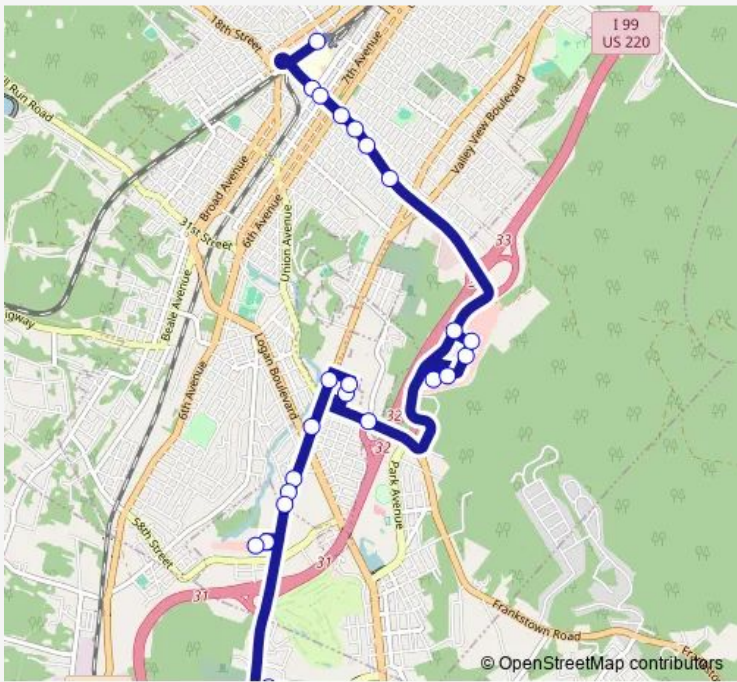

Bus 12 Night Owl

[Go to website](#)

Direction
 Transit Center Lvm — Transit Center
 44 stops
[Open route schedule](#)

- Transit Center Lvm
- 58th St & Maryland Ave I
- 58th St & California Ave I
- 58th St & Wesley I
- 58th St & 6th Ave I
- 6th Ave & 56th St I
- 6th Ave & 53rd St I
- 6th Ave & 50th St I
- 6th Ave & 45th St I
- 6th Ave & 44th St I
- 6th Ave & 43rd St I
- 6th Ave & 41st St I
- 6th Ave & 40th St I
- 6th Ave & Burgoon Rd I
- 6th Ave & Logan Blvd I
- 6th Ave & 35th St
- 6th Ave & 30th St
- 6th Ave & 28th St
- 6th Ave & 26th St
- 6th Ave & 24th St
- 6th Ave & 22th St

Route schedule
 Transit Center Lvm — Transit Center

Monday	21:35
Tuesday	21:35
Wednesday	21:35
Thursday	21:35
Friday	21:35
Saturday	21:35
Sunday	—

Route info
 Direction: Transit Center Lvm
 Stops: 44
 Trip Duration: 0 hour 25 min

T J Max

Sears

Transit Center Lvm

Route schedule

Transit Center — Transit Center Lvm

Monday 21:00

Tuesday 21:00

Wednesday 21:00

Thursday 21:00

Friday 21:00

Saturday 21:00

Sunday —

Route info

Direction: Transit Center

Stops: 24

Trip Duration: 0 hour 35 min