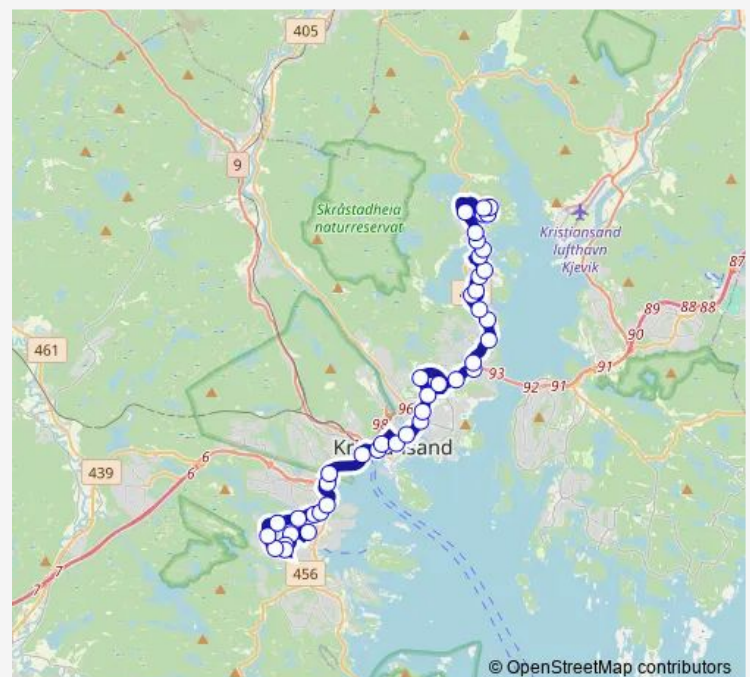

### Route schedule

Vågsbygd senter — Jærnesheia 54

Monday 05:57-23:42

Tuesday 05:57-23:42

Wednesday 05:57-23:42

Thursday 05:57-23:42

Friday 05:57-23:42

Saturday 06:12-23:42

### Route info

Direction: Vågsbygd senter

Stops: 42

Trip Duration: 0 hour 43 min

Universitetet

Prestebekken

Bjørndalssletta

Vigeveien