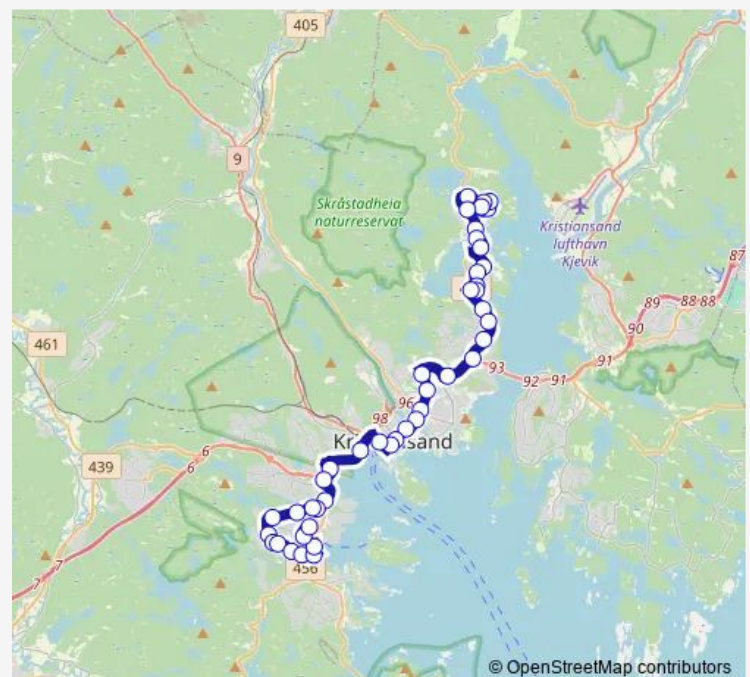

Saturday 06:12-23:42

Sunday 08:42-23:42

Route info

Direction: Vågsbygd senter

Stops: 42

Trip Duration: 0 hour 43 min

Universitetet

Prestebekken