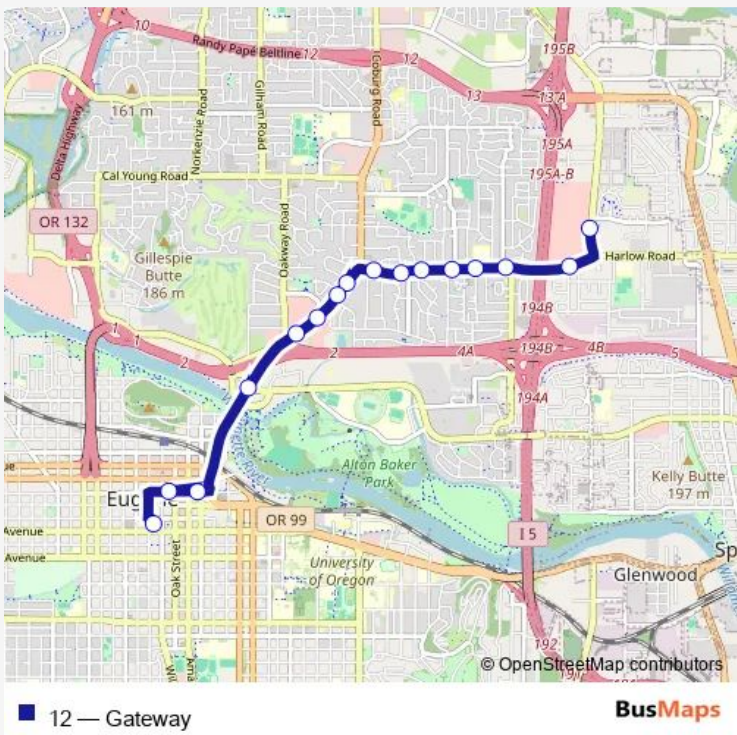

Bus 12 Gateway

[Go to website](#)

Direction
 Gateway Sta.-Bay B (to Es) — Eugene Sta central arrival zone
 16 stops
[Open route schedule](#)

- Gateway Sta.-Bay B (to Es)
- N/S of Harlow Road W of Beverly
- N/S of Harlow W of Garden Way
- N/S of Harlow W of Honeysuckle
- N/S of Harlow W of Van Dуйn
- N/S of Harlow W of Vincent
- N/S of Harlow E of Tomahawk
- N/S of Harlow W of Lydick
- W/S of Coburg S of Pioneer Pike
- W/S of Coburg S of Frontier
- W/S of Coburg S of Oakmont
- W/S of Coburg N of Oakway
- W/S of Coburg N of Club Rd
- N/S of 8th W of High
- N/S of 8th W of Oak
- Eugene Sta central arrival zone

Route schedule
 Gateway Sta.-Bay B (to Es) — Eugene Sta central arrival zone

Monday	06:06-21:57
Tuesday	06:06-21:57
Wednesday	06:06-21:57
Thursday	06:06-21:57
Friday	06:06-21:57
Saturday	07:08-22:00
Sunday	08:07-20:57

Route info
 Direction: Gateway Sta.-Bay B (to Es)
 Stops: 16
 Trip Duration: 0 hour 17 min

Direction

Eugene Station, Bay S — N/S of Chad W of Old Coburg Rd

21 stops

[Open route schedule](#)

Eugene Station, Bay S

Friday 06:30-21:30

Saturday 07:30-21:30

Sunday 08:30-20:30

Route info

Direction: Eugene Station, Bay S

Stops: 31

Trip Duration: 0 hour 33 min

W/S of N Game Farm Road S of Old Coburg Road