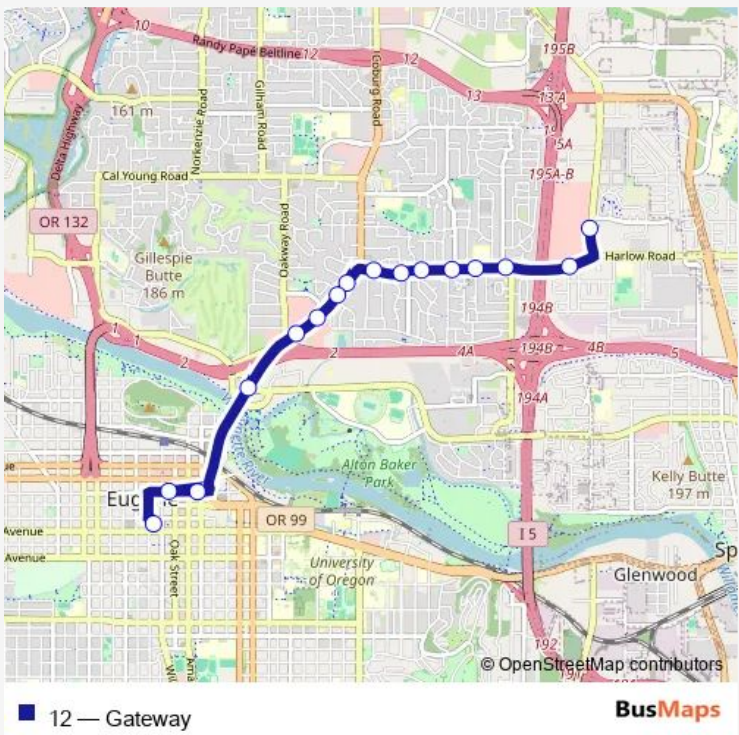

# Bus 12 Gateway

[Go to website](#)

**Direction**  
 Gateway Sta.-Bay B (to Es) — Eugene Sta central arrival zone  
 16 stops  
[Open route schedule](#)

- Gateway Sta.-Bay B (to Es)
- N/S of Harlow Road W of Beverly
- N/S of Harlow W of Garden Way
- N/S of Harlow W of Honeysuckle
- N/S of Harlow W of Van Duyn
- N/S of Harlow W of Vincent
- N/S of Harlow E of Tomahawk
- N/S of Harlow W of Lydick
- W/S of Coburg S of Pioneer Pike
- W/S of Coburg S of Frontier
- W/S of Coburg S of Oakmont
- W/S of Coburg N of Oakway
- W/S of Coburg N of Club Rd
- N/S of 8th W of High
- N/S of 8th W of Oak
- Eugene Sta central arrival zone

Route schedule  
 Gateway Sta.-Bay B (to Es) — Eugene Sta central arrival zone

Monday	06:06-21:58
Tuesday	06:06-21:58
Wednesday	06:06-21:58
Thursday	06:06-21:58
Friday	06:06-21:58
Saturday	07:08-22:00
Sunday	08:07-20:57

**Route info**  
 Direction: Gateway Sta.-Bay B (to Es)  
 Stops: 16  
 Trip Duration: 0 hour 22 min

**Direction**

Eugene Station, Bay S — N/S of Chad W of Old Coburg Rd

21 stops

[Open route schedule](#)

Eugene Station, Bay S

## Route info

Direction: Eugene Station, Bay S

Stops: 31

Trip Duration: 0 hour 31 min

W/S of N Game Farm Road S of Old Coburg Road

W/S of Gateway N of Game Farm Rd E

W/S of Gateway N of Gateway Lp

Postal Way Station\_counter-clockwise