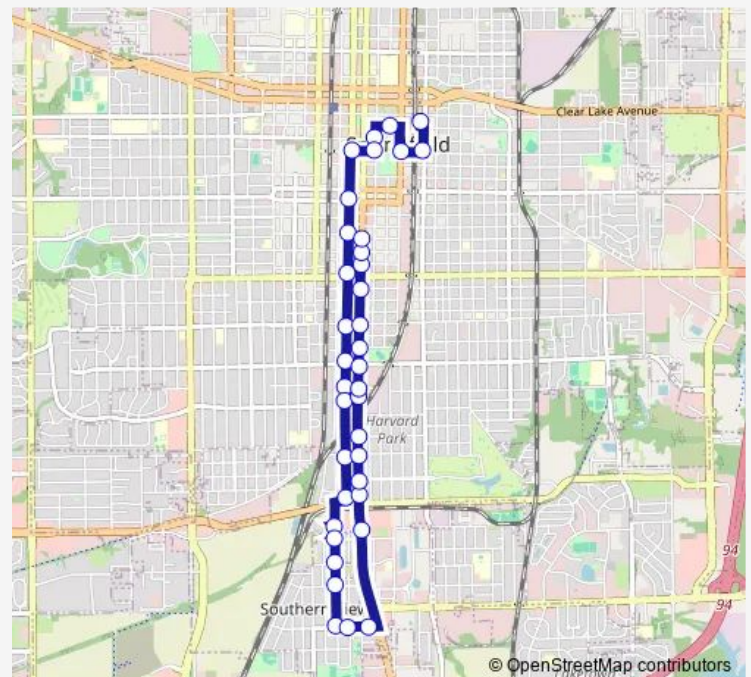

7th & Reynolds

7th & Madison

Bank of Springfield Convention Center

Route schedule

Springfield Clinic — Transfer Center Stop C

Monday 06:25-17:55

Tuesday 06:25-17:55

Wednesday 06:25-17:55

Thursday 06:25-17:55

Friday 06:25-17:55

Saturday 06:25-17:25

Sunday —

Route info

Direction: Springfield Clinic

Stops: 22

Trip Duration: 0 hour 26 min

12 — South 6th / Medical

Direction

Transfer Center Stop C — Springfield Clinic

37 stops

[Open route schedule](#)

Transfer Center Stop C

11th & Capitol

Capitol & 9th

Direction: Transfer Center Stop C

Stops: 37

Trip Duration: 0 hour 23 min

6th & Bryn Mawr

6th & Oberlin

6th & Wellesley

6th & Broad Place

6th & Cornell