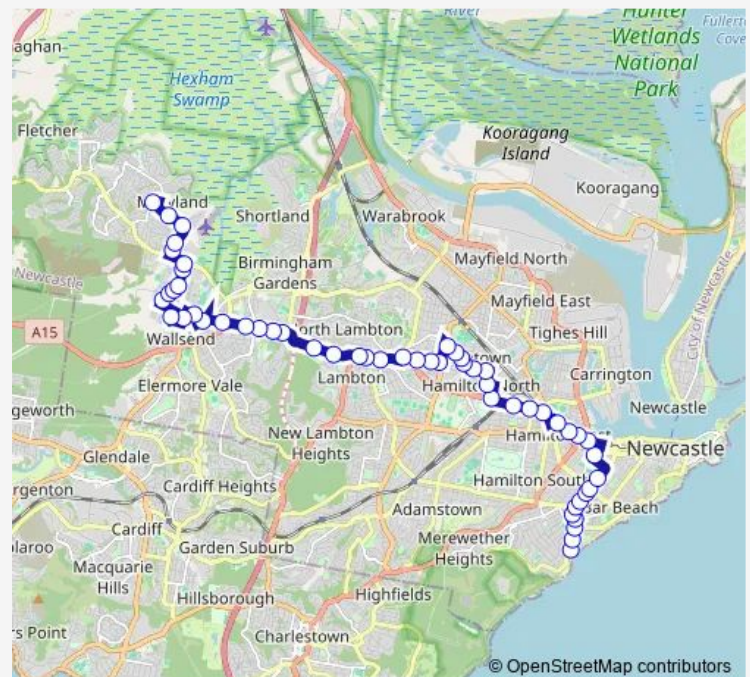

### Route schedule

Watkins St Opp Carpenter Court Aged Care Plus Centre  
— Maryland Shopping Centre, Boundary Rd

Monday	—
Tuesday	—
Wednesday	—
Thursday	—
Friday	24:55-02:55 <sup>+1</sup>
Saturday	24:55-02:55 <sup>+1</sup>
Sunday	—

### Route info

Direction: Watkins St Opp Carpenter Court Aged Care Plus Centre

Stops: 58

Trip Duration: 0 hour 40 min

Donald St Before Samdon St

Chatham Rd At Donald St

Boreas Rd At Newcastle St

Clyde St After Newcastle St