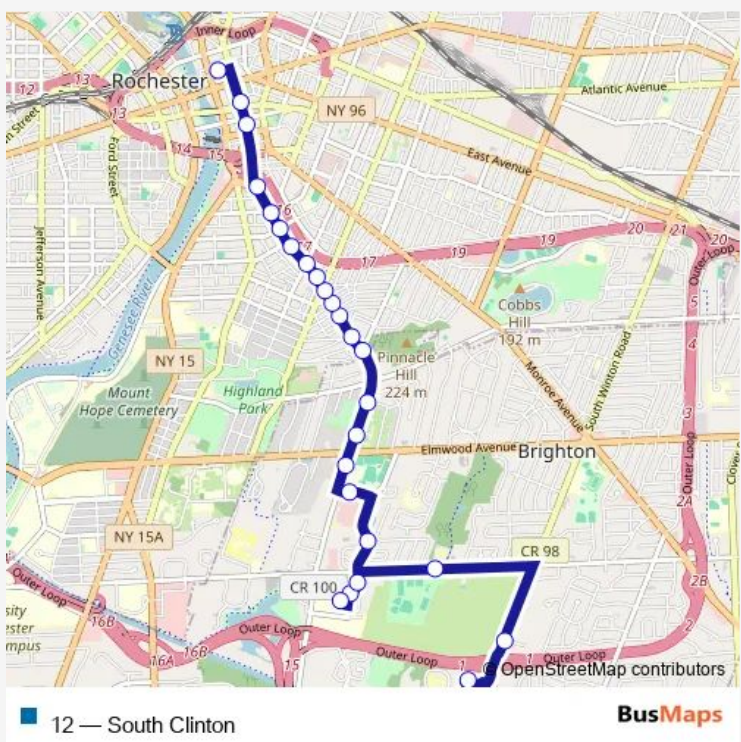

Bus 12 South Clinton

[Go to website](#)

Direction
 TC- Gate 19 — Jewish Home
 28 stops
[Open route schedule](#)

- TC- Gate 19
- South & Broad
- South & Court
- Byron & Clinton
- Clinton & Comfort
- Clinton & Alexander
- Clinton & Averill
- Clinton & Gregory
- Clinton & Meigs
- Clinton & Karges
- Clinton & Benton
- Clinton & Bly
- Clinton & Rockingham
- Clinton & Field
- Clinton & Spier
- Clinton & Suburban
- Clinton & Elmwood
- Rue De VI & 121 Rue De VI
- Lac De Ville & Rue De Ville
- Lac De Ville & Lac Kine N
- Lac De Ville & Lac Kine S

Route schedule
 TC- Gate 19 — Jewish Home

Monday	15:45
Tuesday	15:45
Wednesday	15:45
Thursday	15:45
Friday	15:45
Saturday	12:30
Sunday	12:30

Route info
 Direction: TC- Gate 19
 Stops: 28
 Trip Duration: 0 hour 26 min

28 stops

[Open route schedule](#)

Mortimer St. Shelter

South & Broad

South & Court

Byron & Clinton

Clinton & Comfort

Clinton & Alexander

Thursday 09:45

Friday 09:45

Saturday —

Sunday —

Route info

Direction: Mortimer St. Shelter

Stops: 28

Trip Duration: 0 hour 28 min