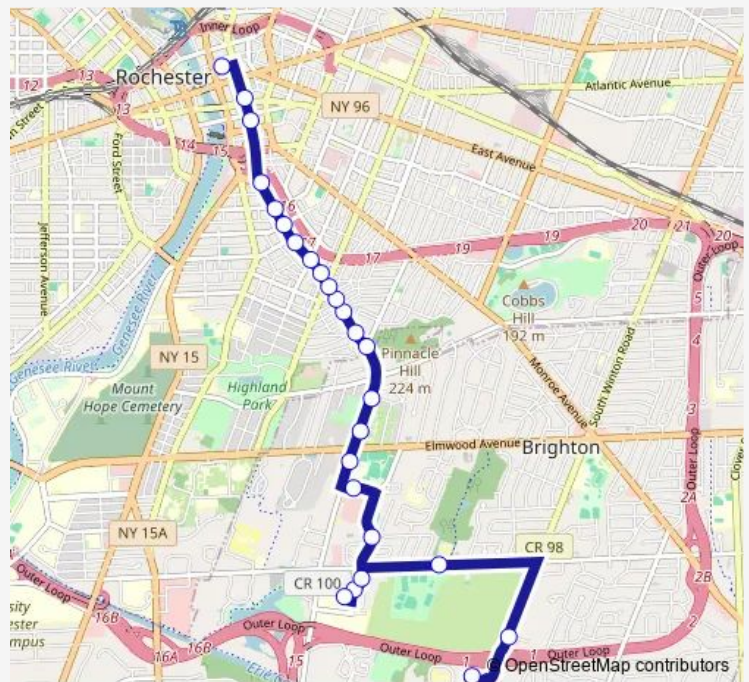

Bus 12 South Clinton

[Go to website](#)

Direction
 TC- Gate 19 — Jewish Home
 28 stops
[Open route schedule](#)

- TC- Gate 19
- South & Broad
- South & Court
- Byron & Clinton
- Clinton & Comfort
- Clinton & Alexander
- Clinton & Averill
- Clinton & Gregory
- Clinton & Meigs
- Clinton & Karges
- Clinton & Benton
- Clinton & Bly
- Clinton & Rockingham
- Clinton & Field
- Clinton & Spier
- Clinton & Suburban
- Clinton & Elmwood
- Rue De VI & 121 Rue De VI
- Lac De Ville & Rue De Ville
- Lac De Ville & Lac Kine N
- Lac De Ville & Lac Kine S

Route schedule
 TC- Gate 19 — Jewish Home

Monday	15:45
Tuesday	15:45
Wednesday	15:45
Thursday	15:45
Friday	15:45
Saturday	—
Sunday	—

Route info
 Direction: TC- Gate 19
 Stops: 28
 Trip Duration: 0 hour 28 min

12 — South Clinton BusMaps

Lac De Ville & Westfall

Highlands of Brighton

Lac De Ville & Westfall

Westfall Rd & 1341 Westfall Rd

Winton & 1840 Winton

Winton & French

Jewish Home

Direction

Jewish Home — Transit Center - no direction

25 stops

[Open route schedule](#)

Jewish Home

Winton & 1840 Winton

Westfall & 1350 Westfall

Lac De Ville & Westfall