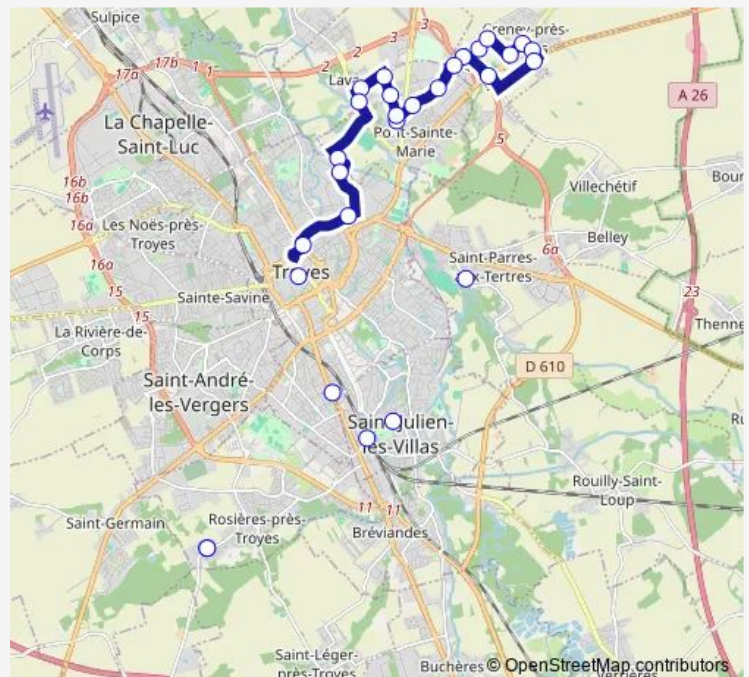

### Route schedule

Fontenelle — Creney Chataignier

Monday 05:53-20:20

Tuesday 05:53-20:20

Wednesday 05:53-20:20

Thursday 05:53-20:20

Friday 05:53-20:20

Saturday 05:53-20:20

### Route info

Direction: Fontenelle

Stops: 30

Trip Duration: 0 hour 25 min

12 — Troyes Centre > Creney-Lavau

Republique

Mairie Creney

Onjon