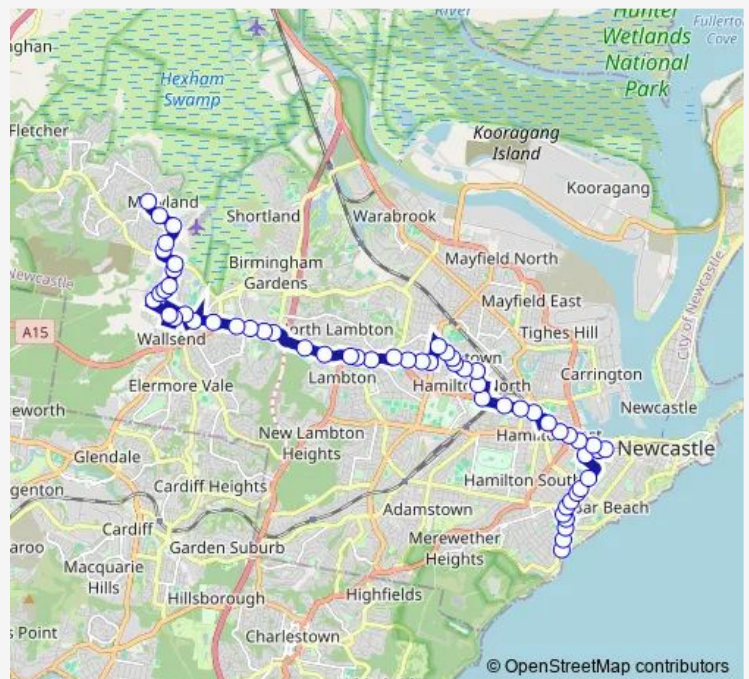

**Route info**

Direction: Watkins St Opp Carpenter Court Aged Care Plus Centre

Stops: 58

Trip Duration: 0 hour 40 min

Donald St Before Samdon St

Chatham Rd At Donald St

Boreas Rd At Newcastle St

Clyde St After Newcastle St