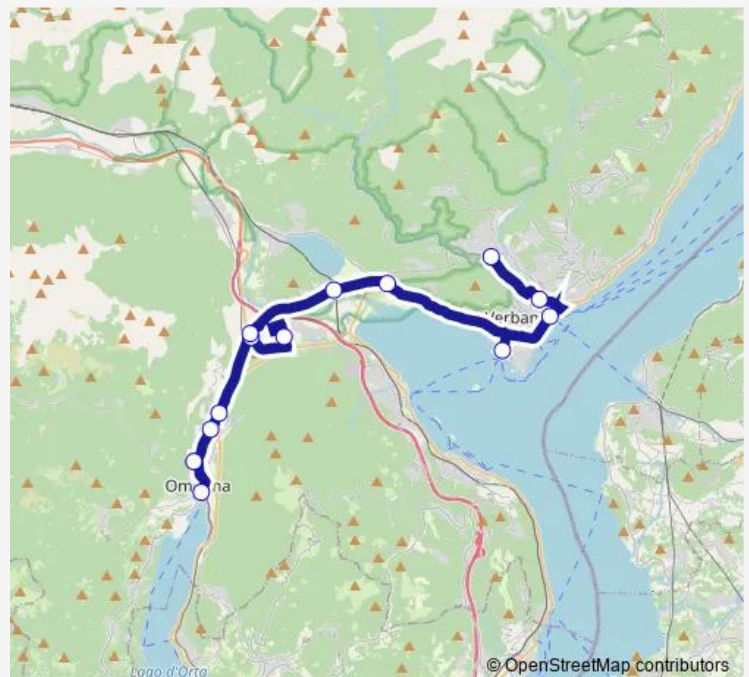

VERBANIA - TROBASO - PIAZZA PARRI - VIA DE NOTARIS

PONTE DEL PLUS

**Route schedule**

OMEGNA - DOGNA — PONTE DEL PLUS

Monday	19:40-22:40
Tuesday	19:40-22:40
Wednesday	19:40-22:40
Thursday	19:40-22:40
Friday	19:40-22:40
Saturday	19:40-22:40
Sunday	22:40

**Route info**

Direction: OMEGNA - DOGNA

Stops: 12

Trip Duration: 0 hour 52 min

■ 12 — Verbania - Omegna

## Route info

Direction: OMEGNA - DOGNA

Stops: 13

Trip Duration: 0 hour 57 min

## Route schedule

VERBANIA - TROBASO - PIAZZA PARRI - VIA DE NOTARIS — OMEGNA - DOGNA

Monday 05:28-22:26

Tuesday 05:28-22:26

Wednesday 05:28-22:26

Thursday 05:28-22:26

Friday 05:28-22:26

Saturday 05:28-22:26