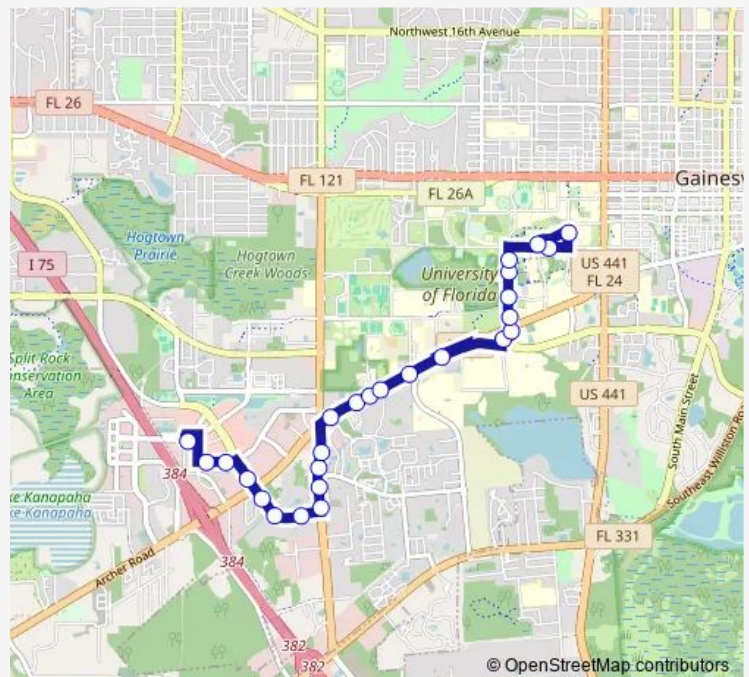

Greenwich Green Apartments

O2B Kids @ SW 37th Blvd

Seacoast Bank @ Archer Road

Best Buy @ Butler Plaza

Sam's Club

Hilton Garden Inn

Butler Plaza Transfer Station

Route schedule

Reitz Union — Butler Plaza Transfer Station

Monday 06:44-23:25

Tuesday 06:44-23:25

Wednesday 06:44-23:25

Thursday 06:44-23:25

Friday 06:44-23:25

Saturday 07:20-20:15

Sunday 10:00-17:30

Route info

Direction: Reitz Union

Stops: 17

Trip Duration: 0 hour 25 min

## Direction

Butler Plaza Transfer Station — Reitz Union

26 stops

[Open route schedule](#)

Butler Plaza Transfer Station

Hilton Garden Inn

Sam's Club

Best Buy @ Butler Plaza