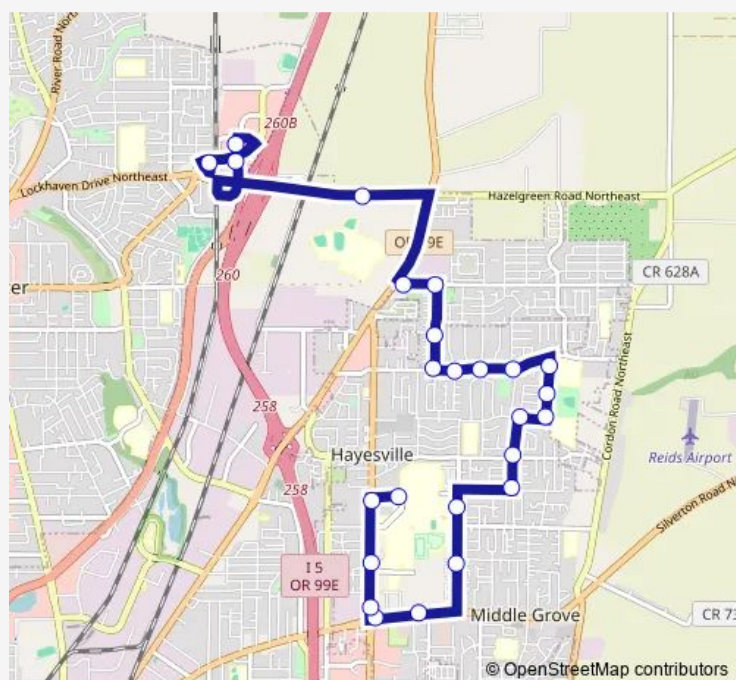

Fuhrer @ WB Post

Fuhrer @ Jade

Jade @ 47th

47th @ Ward

47th @ Satter

45th @ CCC Brown Lot

45th @ Pacifica

Silverton Rd @ Tierra

### Route schedule

Keizer Transit Center - Bay C — Chemeketa College - Bldg 2 - Bay E

Monday 06:30-20:30

Tuesday 06:30-20:30

Wednesday 06:30-20:30

Thursday 06:30-20:30

Friday 06:30-20:30

Saturday —

### Route info

Direction: Keizer Transit Center - Bay C

Stops: 25

Trip Duration: 0 hour 28 min

12 — Hayesville Drive

Lancaster @ Silverton Rd

Lancaster @ Winema

Lancaster @ Satter