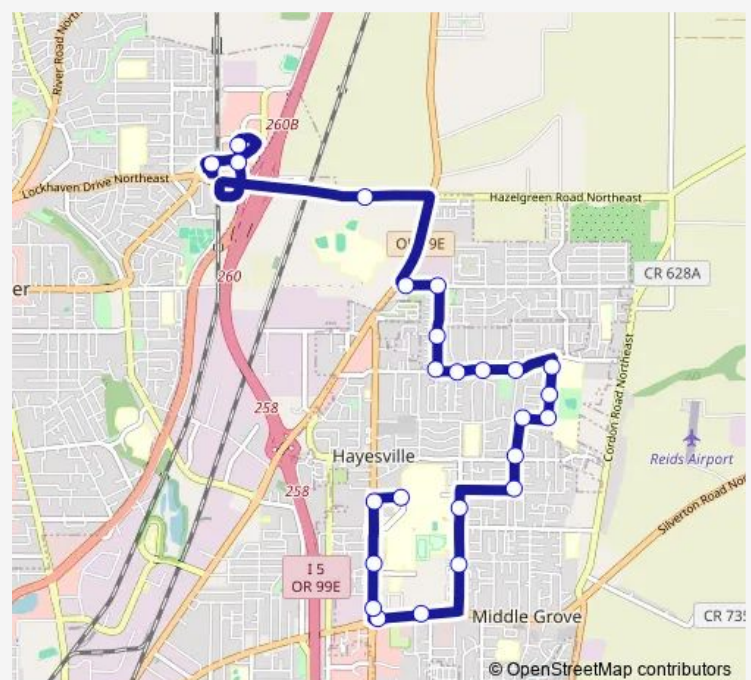

Fuhrer @ WB Post

Fuhrer @ Jade

Jade @ 47th

47th @ Ward

47th @ Satter

45th @ CCC Brown Lot

45th @ Pacifica

Silverton Rd @ Tierra

### Route schedule

Keizer Transit Center - Bay C — Chemeketa College - Bldg 2 - Bay E

Monday 06:30-20:30

Tuesday 06:30-20:30

Wednesday 06:30-20:30

Thursday 06:30-20:30

Friday 06:30-20:30

Saturday —

### Route info

Direction: Keizer Transit Center - Bay C

Stops: 25

Trip Duration: 0 hour 28 min

12 — Hayesville Drive

Lancaster @ Silverton Rd

Lancaster @ Winema

Lancaster @ Satter