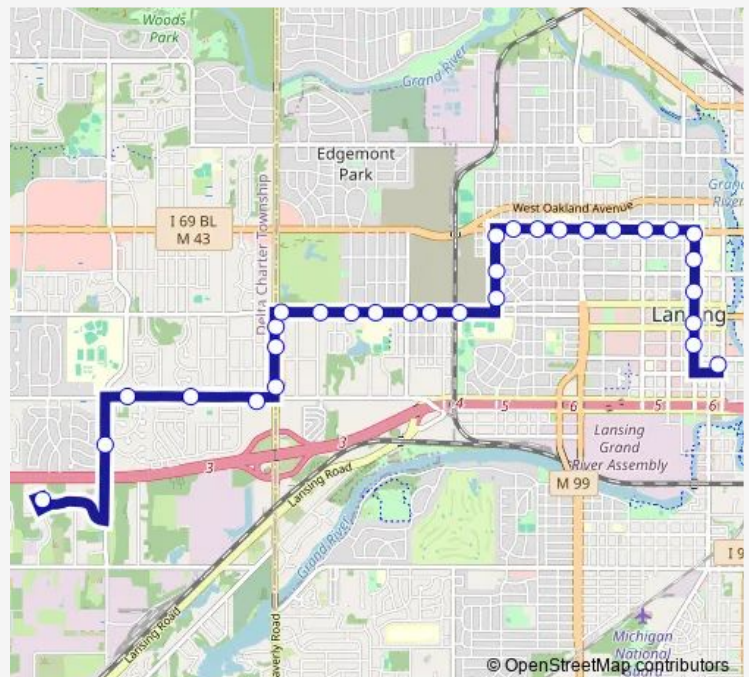

NBD Verlinden past Genesee Dr

EBD Saginaw past Cawood St

EBD Saginaw before Westmoreland

EBD Saginaw past Bartlett St

Route schedule

Lccwest — Cata Trans Center

Monday 07:05-22:40

Tuesday 07:05-22:40

Wednesday 07:35-22:40

Thursday 07:35-22:40

Friday 07:05-22:40

Saturday —

Sunday —

Route info

Direction: Lccwest

Stops: 31

Trip Duration: 0 hour 30 min

12 — W. Michigan - Waverly - LCC West

EBD Saginaw past Mlk

EBD Saginaw before Wisconsin Ave

EBD Saginaw past Pine

EBD Saginaw past Walnut

SBD Capitol past Saginaw St

SBD Capitol past Genessee St

SBD Capitol past W Ionia St

SBD Capitol before W Allegan St

SBD Capitol past W Washtenaw St

Cata Trans Center

Direction

EBD St Joseph before Waverly (store) — Cata Trans Center

27 stops

[Open route schedule](#)