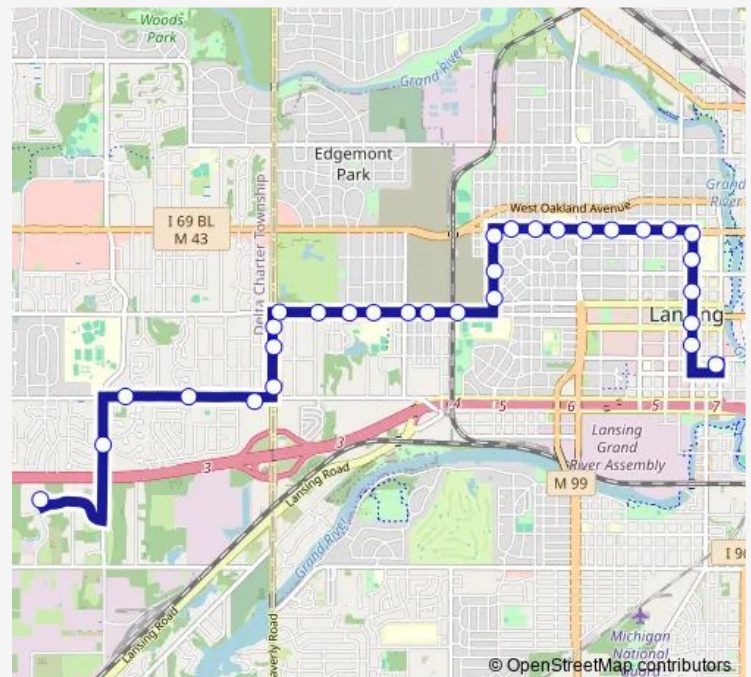

NBD Verlinden past Genesee Dr

EBD Saginaw past Cawood St

EBD Saginaw before Westmoreland

EBD Saginaw past Bartlett St

Route schedule

Lccwest — Cata Trans Center

Monday 13:05-22:40

Tuesday 07:05-22:05

Wednesday 07:05-22:40

Thursday 11:05-18:05

Friday 09:05-22:40

Saturday —

Sunday —

Route info

Direction: Lccwest

Stops: 31

Trip Duration: 0 hour 30 min

12 — W. Michigan - Waverly - LCC West

EBD Saginaw past Mlk

EBD Saginaw before Wisconsin Ave

EBD Saginaw past Pine

EBD Saginaw past Walnut

SBD Capitol past Saginaw St

SBD Capitol past Genessee St

SBD Capitol past W Ionia St

SBD Capitol before W Allegan St

SBD Capitol past W Washtenaw St

Cata Trans Center

Direction

EBD St Joseph before Waverly (store) — Cata Trans Center

27 stops

[Open route schedule](#)