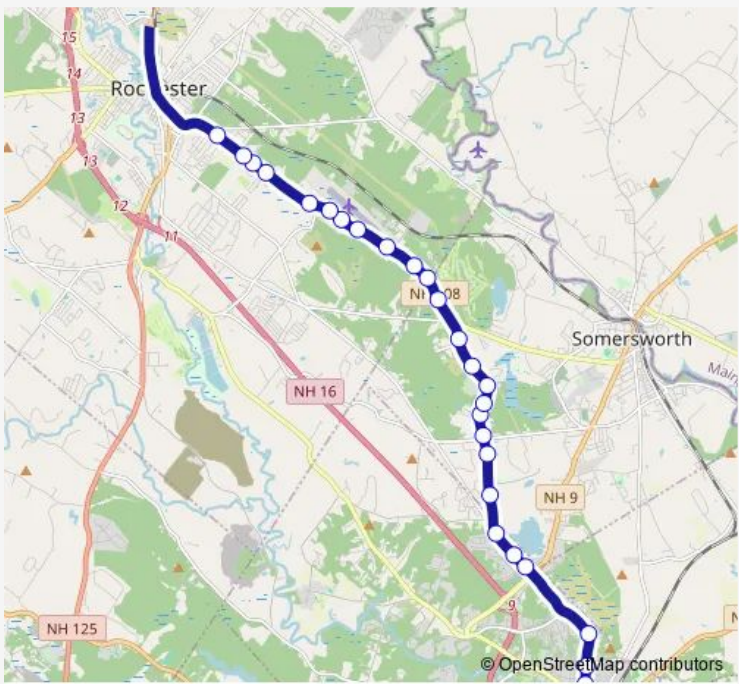

**Bus 12 12 Rochester / Somersworth / Dover**

[Go to website](#)

**Direction**  
 Dover Transportation Center — Rochester Hill Rd. (Frisbie Memorial Hospital) Northbound  
 29 stops  
[Open route schedule](#)

Route schedule  
 Dover Transportation Center — Rochester Hill Rd. (Frisbie Memorial Hospital) Northbound

Monday	06:30-21:30
Tuesday	06:30-21:30
Wednesday	06:30-21:30
Thursday	06:30-21:30
Friday	06:30-21:30
Saturday	06:30-21:30
Sunday	—

**Route info**  
 Direction: Dover Transportation Center  
 Stops: 29  
 Trip Duration: 0 hour 17 min

Rochester Hill Rd. (Skyhaven Airport) Northbound

Rochester Hill Rd. (Homemakers) Northbound

Rochester Hill Rd. / Windhaven Dr. Northbound

## Route info

Direction: Wakefield St. / Community Way

Stops: 30

Trip Duration: 0 hour 34 min

New Rochester Rd. / Hotel Dr. (Weeks Crossing Plaza)

Central Ave. / Abbott St. (Wentworth-Douglass Hospital)

Central Ave. / Ash St.