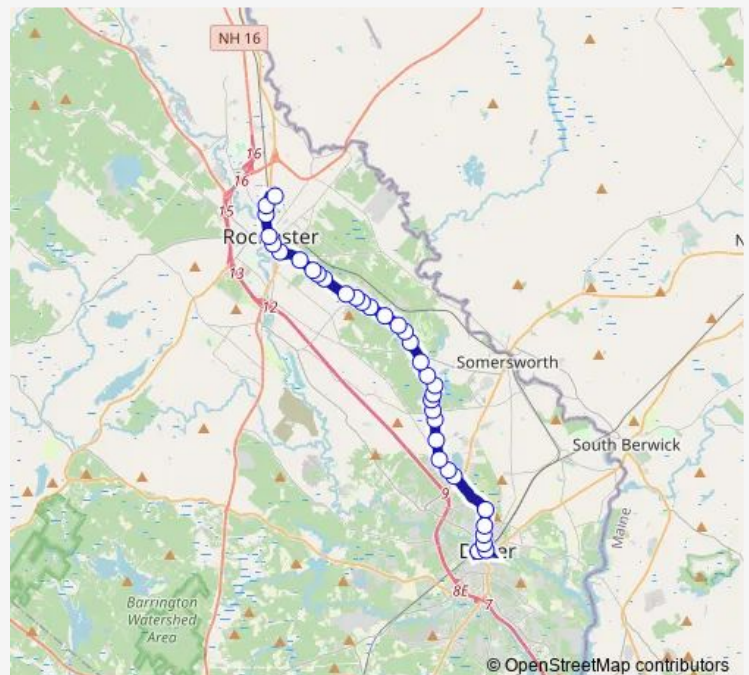

Rochester Hill Rd. (So'Field Apts.)

Rochester Hill Rd. (Profile Apts.) Southbound

Rochester Hill Rd. / Quail Dr.

NH 108 (Tire Warehouse)

NH 108 / Interstate Dr. (Industrial Park)

NH 108 (Barclay Square)

Route schedule

Lilac Mall — Dover Transportation Center

Monday 05:55-19:55

Tuesday 05:55-19:55

Wednesday 05:55-19:55

Thursday 05:55-19:55

Friday 05:55-19:55

Saturday 05:55-19:55

Sunday —

Route info

Direction: Lilac Mall

Stops: 31

Trip Duration: 0 hour 34 min

NH 108 / Pinewood Dr.

NH 108 / 2nd Ave.

NH 108 (Women's Life Imaging Center)

NH 108 (Coastal Neurology)

Chestnut / Lincoln Sts. (Carswell Auto Parts)

Dover Transportation Center

Direction

Dover Transportation Center — Lilac Mall

35 stops

[Open route schedule](#)

Dover Transportation Center

Third St. / Central Ave.