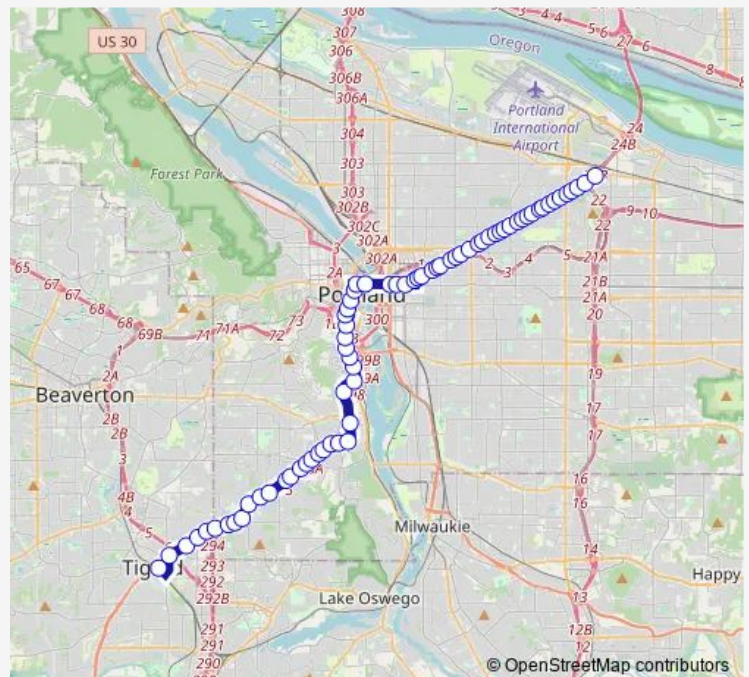

NE Sandy & 47th

NE Sandy & 44th

NE Sandy & 42nd

Route schedule

Parkrose/ Sumner Transit Center — Tigard Transit Center

Monday 05:31-22:31

Tuesday 05:31-22:31

Wednesday 05:31-22:31

Thursday 05:31-22:31

Friday 05:31-22:31

Saturday 05:37-22:31

Sunday 05:37-22:31

Route info

Direction: Parkrose/ Sumner Transit Center

Stops: 72

Trip Duration: 1 hour 14 min

12 — Barbur/Sandy Blvd

NE Sandy & Cesar Chavez Blvd

NE Sandy & 35th

NE Sandy & 33rd

NE Sandy & 31st

NE Sandy & 28th

NE Sandy & 26th

NE Sandy & 24th

Route info

Direction: Tigard Transit Center

Stops: 70

Trip Duration: 1 hour 13 min

SW Barbur & Lane

SW Barbur & Whitaker

SW Barbur & Hooker

SW 4th & Caruthers