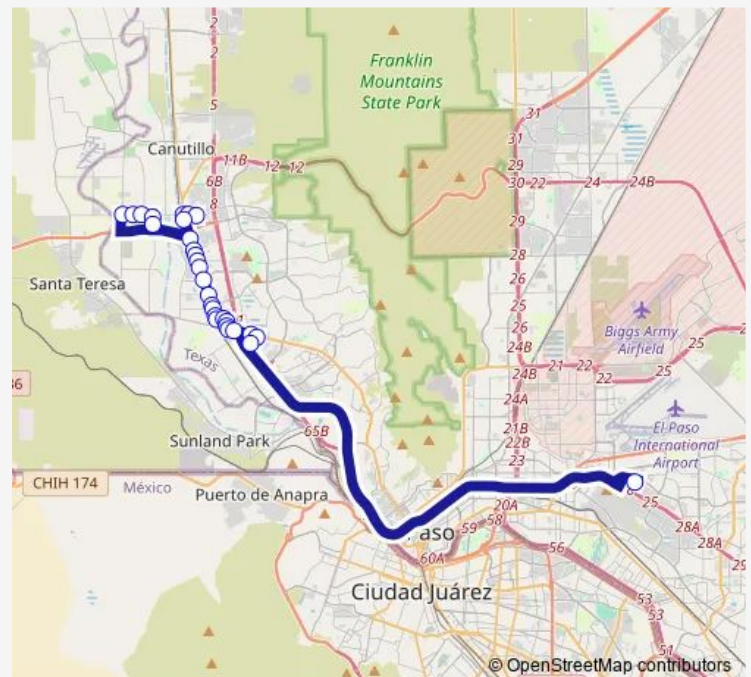

DoniphanViramontes

DoniphanBorderland

Route schedule

Eastside Terminal Parklot — DoniphanBorderland

Monday 05:25-18:40

Tuesday 05:25-18:40

Wednesday 05:25-18:40

Thursday 05:25-18:40

Friday 05:25-18:40

Saturday 05:25-18:40

Sunday —

Route info

Direction: Eastside Terminal Parklot

Stops: 20

Trip Duration: 0 hour 48 min

12 — Doniphan Circulator

BusMaps

Direction

DoniphanBorderland — Eastside Terminal Parklot

29 stops

[Open route schedule](#)

DoniphanBorderland

BorderlandModesta

PascalBorderland

Monday 05:00-19:00

Tuesday 05:00-19:00

Wednesday 05:00-19:00

Thursday 05:00-19:00

Friday 05:00-19:00

Saturday 05:00-19:00

Sunday —

Route info