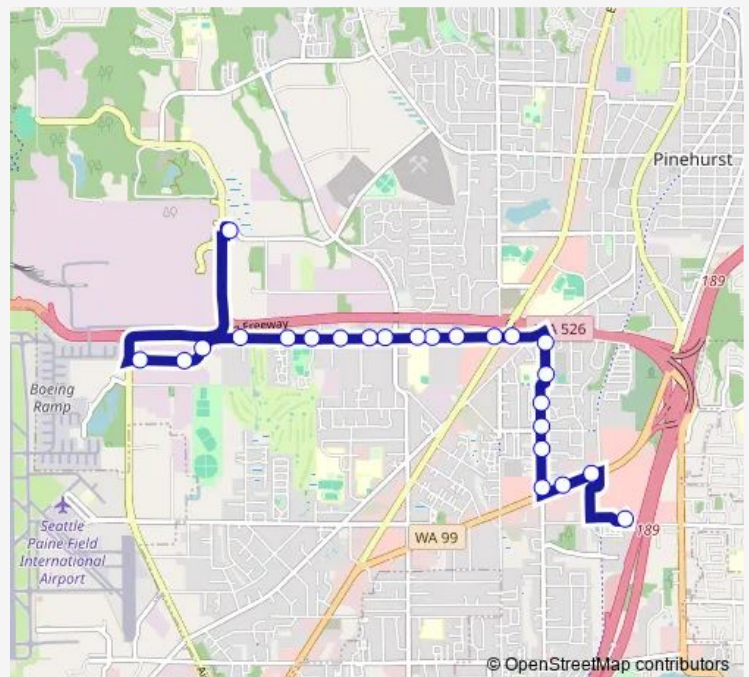

W CASINO RD & 8TH AVE W - EB

W CASINO RD & 5TH AVE W - EB

W CASINO RD & UPPER RIDGE RD - EB

W CASINO RD & 2ND AVE W - EB

E CASINO RD & EVERGREEN WAY - EB

E CASINO RD & EVERGREEN WAY - EB

7TH AVE SE & 84TH ST SE - SB

7TH AVE SE & 87TH ST SE - SB

7TH AVE SE & 90TH PL SE - SB

7TH AVE SE & 92ND ST SE - SB

7TH AVE SE & 94TH ST SE - SB

7TH AVE SE & SE EVERETT MALL WAY - SB

Route schedule

SEAWAY TRANSIT CENTER - BAY 8 - SB — MALL STATION - BAY 2

Monday	05:25-22:10
Tuesday	05:25-22:10
Wednesday	05:25-22:10
Thursday	05:25-22:10
Friday	05:25-22:10
Saturday	07:40-21:25
Sunday	08:55-21:00

Route info

Direction: SEAWAY TRANSIT CENTER - BAY 8 - SB

Stops: 25

Trip Duration: 0 hour 20 min

12 — W to Seaway TC - E to Mall Station

SE EVERETT MALL WAY & 7TH AVE SE - EB

SE EVERETT MALL WAY & 11TH AVE SE - EB

100TH ST & WEST MALL DR - EB - DROP OFF ONLY

MALL STATION - BAY 2