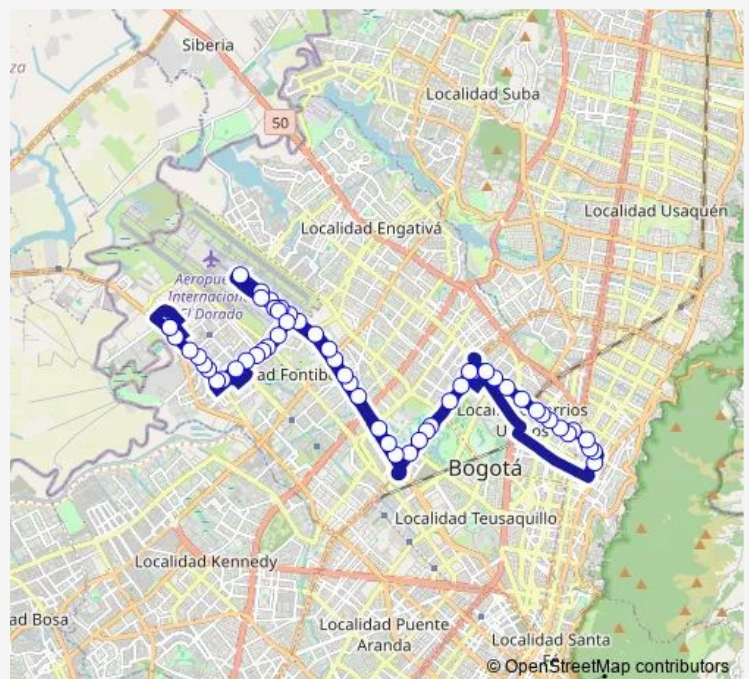

### Route schedule

KR 120 - CL 17 Br. San Pablo Fontibon — KR 120 - CL 17 Br. San Pablo Fontibon

Monday 04:00-21:28

Tuesday 04:00-21:28

Wednesday 04:00-21:28

Thursday 04:00-21:28

Friday 04:00-21:28

Saturday 05:00-21:00

### Route info

Direction: KR 120 - CL 17 Br. San Pablo Fontibon

Stops: 55

Trip Duration: 2 hour 48 min

AK 68 - CL 46

AC 26 - KR 68B Bis

AC 26 - KR 69

AC 26 - AK 70

## Route info

Direction: KR 120 - CL 17 Br. San Pablo Fontibon

Stops: 9

Trip Duration: 1 hour 55 min