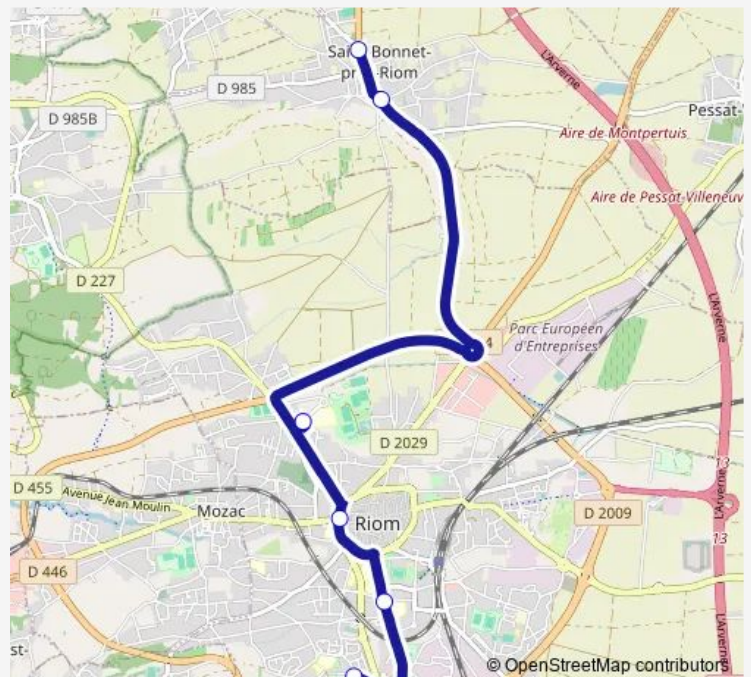

Friday 18:05

Saturday —

Sunday —

Route info

Direction: Lycée Bonté

Stops: 6

Trip Duration: 0 hour 26 min

Direction

Saint-Bonnet Alphonse Filiol — Collège Mendès France

7 stops

[Open route schedule](#)

Saint-Bonnet Alphonse Filiol

République

Lycée Laurencin

Sainte Marie

Lycée Virlogeux

Friday 07:20

Saturday —

Sunday —

Route info

Direction: Saint-Bonnet Alphonse Filiol

Stops: 7

Trip Duration: 0 hour 24 min

Direction