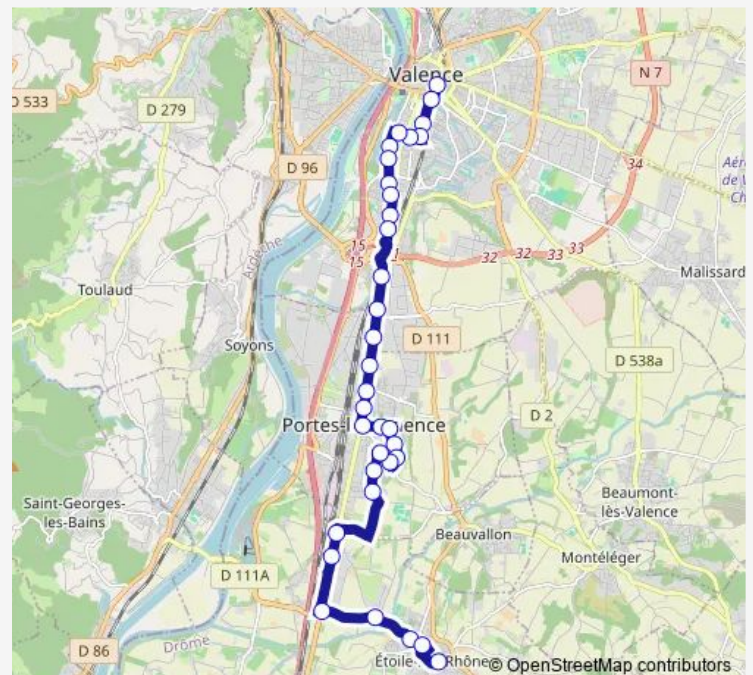

Grangeneuve

Route schedule

Etoile Remparts — Valence Pole BUS Quai D

Monday 06:06-19:39

Tuesday 06:06-19:39

Wednesday 06:06-19:39

Thursday 06:06-19:39

Friday 06:06-19:39

Saturday 06:15-19:34

Sunday —

Route info

Direction: Etoile Remparts

Stops: 34

Trip Duration: 0 hour 42 min

Allende

Marseille

Valence Cecile

Gare DE Valence

Valence Pole BUS Quai D

Direction

Valence Pole BUS Quai A — Etoile Remparts

34 stops

[Open route schedule](#)

Valence Pole BUS Quai A