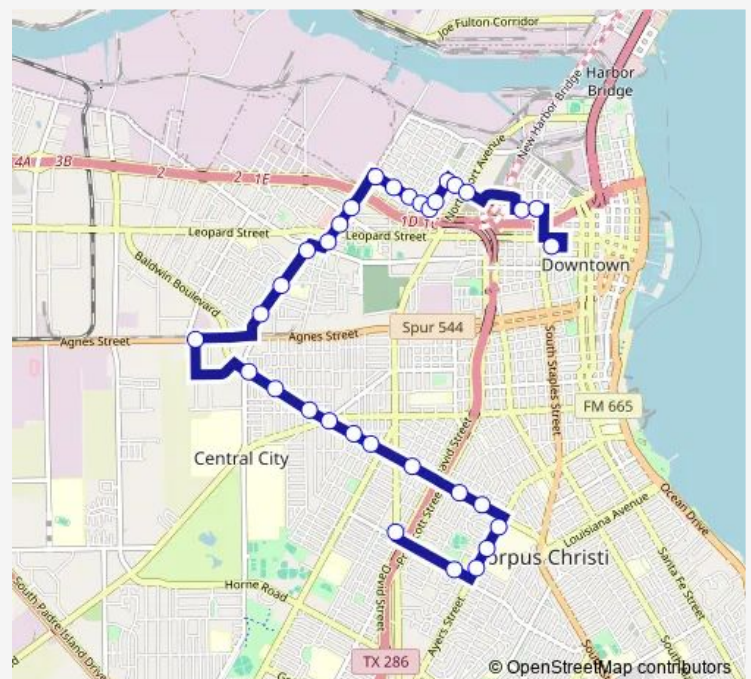

Thursday 05:30-21:00

Friday 05:30-21:00

Saturday 08:00-19:00

Sunday 08:00-19:00

Route info

Direction: Staples Street Station Bay E

Stops: 36

Trip Duration: 0 hour 23 min

Direction

Port @ Tarlton — Staples Street Station Bay E

33 stops

[Open route schedule](#)

Port @ Tarlton

1133-Tarlton @ Robb Place

499-Ayers @ Edwards

500-Ayers @ Del Mar College

Tuesday 05:25-21:25

Wednesday 05:25-21:25

Thursday 05:25-21:25

Friday 05:25-21:25

Saturday 08:25-19:25

Sunday 08:25-19:25

Route info

Direction: Port @ Tarlton

Stops: 33

Trip Duration: 0 hour 29 min

1186-Hulbirt @ Kennedy

1187-Kennedy @ Koepke

1188-Kennedy @ Winnebago

1189-Lexington @ Winnebago

1190-Winnebago @ Port

1194-Winnebago @ Sam Rankin