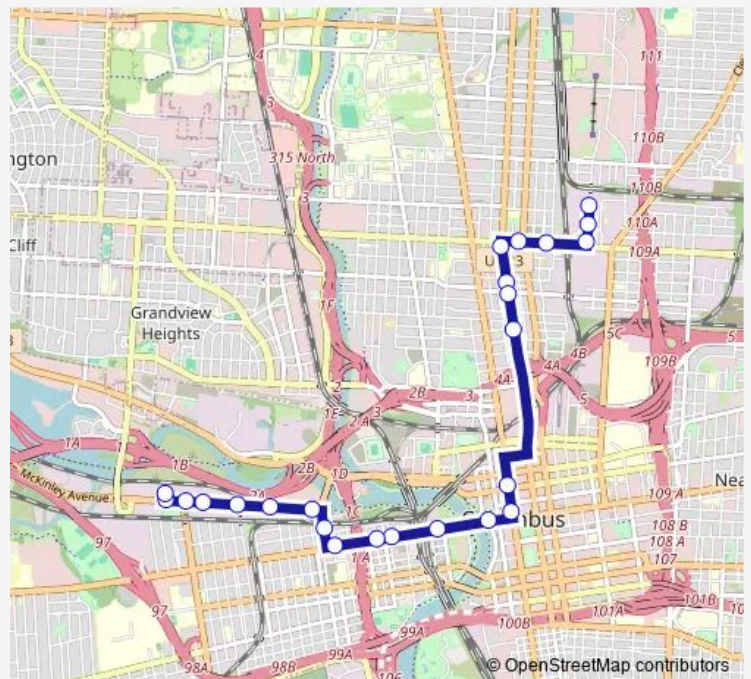

Bus 12 Mckinley/Fields

[Go to website](#)

Direction
 1333 Fields Ave — Mckinley AVE & MCK Transportation
 24 stops
[Open route schedule](#)

- 1333 Fields Ave
- Fields AVE & Mobility Dr
- Fields AVE & E 5TH Ave
- E 5TH AVE & N 6TH St
- E 5TH AVE & N 4TH St
- Summit ST & E 5TH Ave
- Summit ST & E 3RD Ave
- Summit ST & E 2ND Ave
- Summit ST & Warren St
- N High ST & W Long St
- N High ST & W Broad St
- W Broad ST & Marconi Blvd
- W Broad ST & Belle St
- W Broad ST & N MAY Ave
- W Broad ST & N Skidmore St
- W Broad ST & N Davis Ave
- N Souder AVE & Scott St
- 856 Mckinley Ave
- Mckinley AVE & N Cypress Ave
- Mckinley AVE & N Yale Ave
- 1320 Mckinley Ave

Route info

Direction: 1333 Fields Ave

Stops: 24

Trip Duration: 0 hour 18 min

12 — Mckinley/Fields

Mckinley AVE & N Central Ave

Mckinley AVE & Mckinley Transportation

Mckinley AVE & MCK Transportation

E 5TH AVE & N 4TH St

E 5TH AVE & N Grant Ave

Fields AVE & E 5TH Ave

1330 Fields Ave

1333 Fields Ave

Route schedule

Mckinley AVE & MCK Transportation — 1333 Fields Ave

Monday 06:35-20:59

Tuesday 06:35-20:59

Wednesday 06:35-20:59

Thursday 06:35-20:59

Friday 06:35-20:59

Saturday 06:35-20:54

Sunday 06:35-20:54

Route info

Direction: Mckinley AVE & MCK Transportation