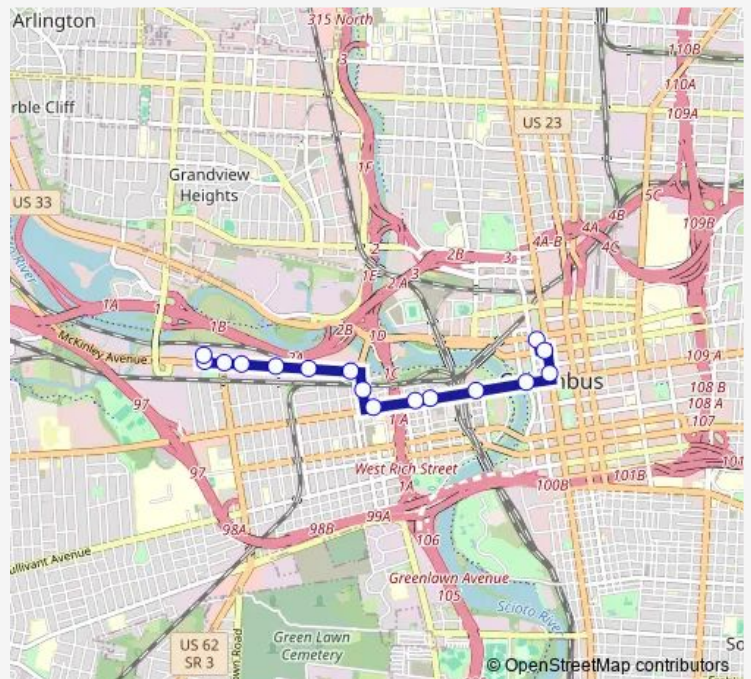

Bus 12 Mckinley/Fields

[Go to website](#)

Direction
 1333 Fields Ave — Mckinley AVE & MCK Transportation
 24 stops
[Open route schedule](#)

- 1333 Fields Ave
- Fields AVE & Mobility Dr
- Fields AVE & E 5TH Ave
- E 5TH AVE & N 6TH St
- E 5TH AVE & N 4TH St
- Summit ST & E 5TH Ave
- Summit ST & E 3RD Ave
- Summit ST & E 2ND Ave
- Summit ST & Warren St
- N High ST & W Long St
- N High ST & W Broad St
- W Broad ST & Marconi Blvd
- W Broad ST & Belle St
- W Broad ST & N MAY Ave
- W Broad ST & N Skidmore St
- W Broad ST & N Davis Ave
- N Souder AVE & Scott St
- 856 Mckinley Ave
- Mckinley AVE & N Cypress Ave
- Mckinley AVE & N Yale Ave
- 1320 Mckinley Ave

Route info

Direction: 1333 Fields Ave

Stops: 24

Trip Duration: 0 hour 19 min

12 — Mckinley/Fields

Mckinley AVE & N Central Ave

Mckinley AVE & Mckinley Transportation

Mckinley AVE & MCK Transportation

Tuesday 06:35-20:59

Wednesday 06:35-20:59

Thursday 06:35-20:59

Friday 06:35-20:59

Saturday 06:35-20:54

Sunday 06:35-20:54

Route info

Direction: Mckinley AVE & MCK Transportation

Stops: 26

Trip Duration: 0 hour 20 min

1333 Fields Ave

12 Bus time schedules and route maps are available in an offline PDF at busmaps.com. Use the busmaps.com website to see live bus times, train schedule or subway schedule, and step-by-step directions for all public transit in Columbus