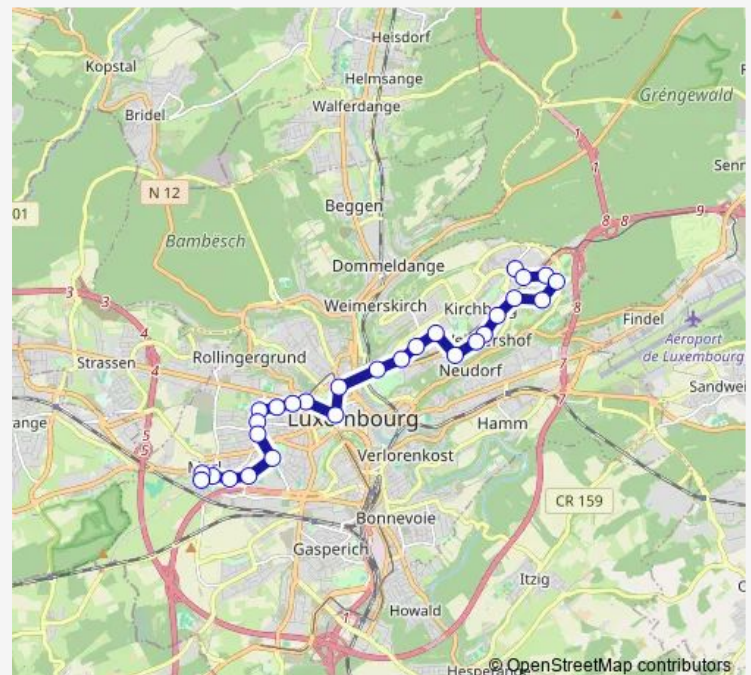

### Route schedule

Merl, Celtes — Kirchberg, Chambre des Métiers

Monday 05:30-22:00

Tuesday 05:30-22:00

Wednesday 05:30-22:00

Thursday 05:30-22:00

Friday 05:30-22:00

Saturday 05:30-22:00

### Route info

Direction: Merl, Celtes

Stops: 29

Trip Duration: 0 hour 37 min

Kirchberg, Marguerites

Kirchberg, Muguets

Kirchberg, Labours

Kirchberg, Rehazenter