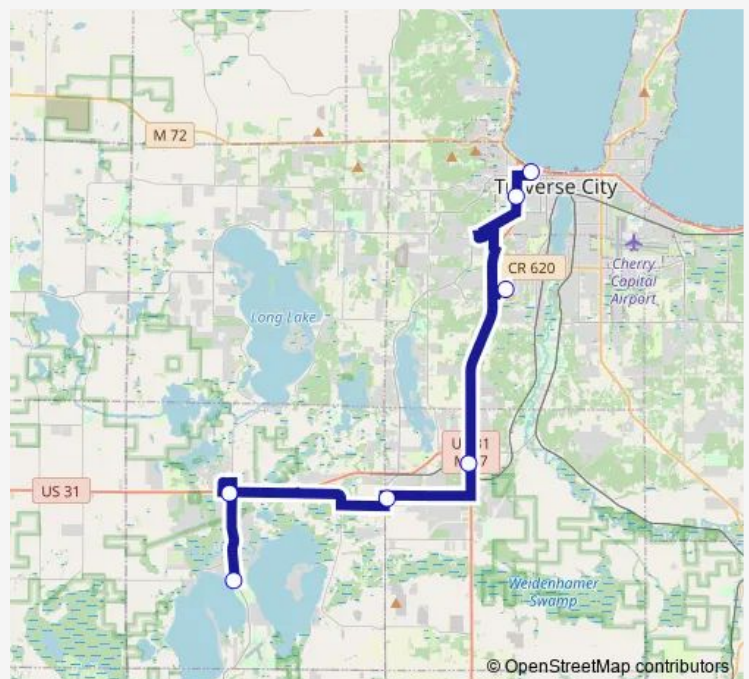

Bus 12 Traverse City to Interlochen

[Go to website](#)

Direction

Downtown Hall St Transfer Station — Interlochen Center for the Arts

7 stops

[Open route schedule](#)

Downtown Hall St Transfer Station

Division Street @ Tenth St (Outbound)

Grand Traverse Mall (1,5,12,Bayline)

US-31 S @ Menards

Blair Township Hall

M-137 @ Blue Vase Books (Park-n-Ride)

Interlochen Center for the Arts

Route schedule

Downtown Hall St Transfer Station — Interlochen Center for the Arts

Monday 05:30-09:30

Tuesday 05:30-09:30

Wednesday 05:30-09:30

Thursday 05:30-09:30

Friday 05:30-09:30

Saturday —

Sunday —

Route info

Direction: Downtown Hall St Transfer Station

Stops: 7

Trip Duration: 0 hour 39 min

Direction

Interlochen Center for the Arts — Downtown Hall St Transfer Station

7 stops

[Open route schedule](#)

Interlochen Center for the Arts