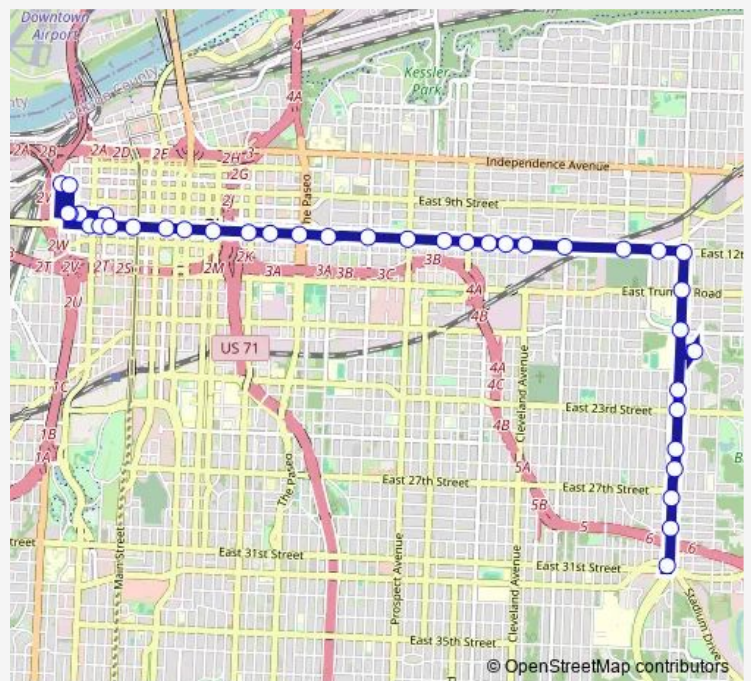

Bus 12 12th Street

[Go to website](#)

Direction

ON 11th AT Central Westbound — ON VAN Brunt Loop AT 31st Northbound

38 stops

[Open route schedule](#)

- ON 11th AT Central Westbound
- ON 11th AT Washington Westbound Nearside
- ON 11th AT Pennsylvania Westbound
- ON Jefferson AT 9TH Northbound
- ON Pennsylvania AT 9TH Southbound
- ON Pennsylvania AT 11th Southbound
- ON 12th AT Washington Eastbound Midblock
- ON 12th Between Broadway AND Central Eastbound
- ON 12th Between Central AND Wyandotte Eastbound
- ON 12th Between Baltimore AND Main Eastbound
- ON 12th Between Grand AND Mcgee Eastbound
- ON 12th AT Locust Eastbound
- ON 12th Between Holmes AND Charlotte Eastbound
- ON 12th AT Troost Eastbound
- ON 12th AT Tracy Eastbound
- ON 12th AT Paseo Eastbound
- ON 12th AT Woodland Eastbound
- ON 12th AT Brooklyn Eastbound
- ON 12th AT Prospect Eastbound
- ON 12th AT Agnes Eastbound
- ON 12th AT Benton Blvd Eastbound

Route schedule

ON 11th AT Central Westbound — ON VAN Brunt Loop AT 31st Northbound

Monday	04:40-23:39
Tuesday	04:40-23:39
Wednesday	04:40-23:39
Thursday	04:40-23:39
Friday	04:40-23:39
Saturday	04:55-23:19
Sunday	04:45-23:07

Route info

Direction: ON 11th AT Central Westbound

Stops: 38

Trip Duration: 0 hour 29 min

12 — 12th Street

ON 12th AT Indiana Eastbound Farside

ON 12th AT Askew Eastbound

ON 12th AT Cleveland Eastbound

Direction: ON VAN Brunt Loop AT 31st Northbound

Stops: 31

Trip Duration: 0 hour 22 min

ON 12th AT Charlotte Westbound Nearside

ON 11th Between Charlotte AND Holmes Westbound

ON 11th AT Cherry Westbound

ON 11th AT OAK Westbound