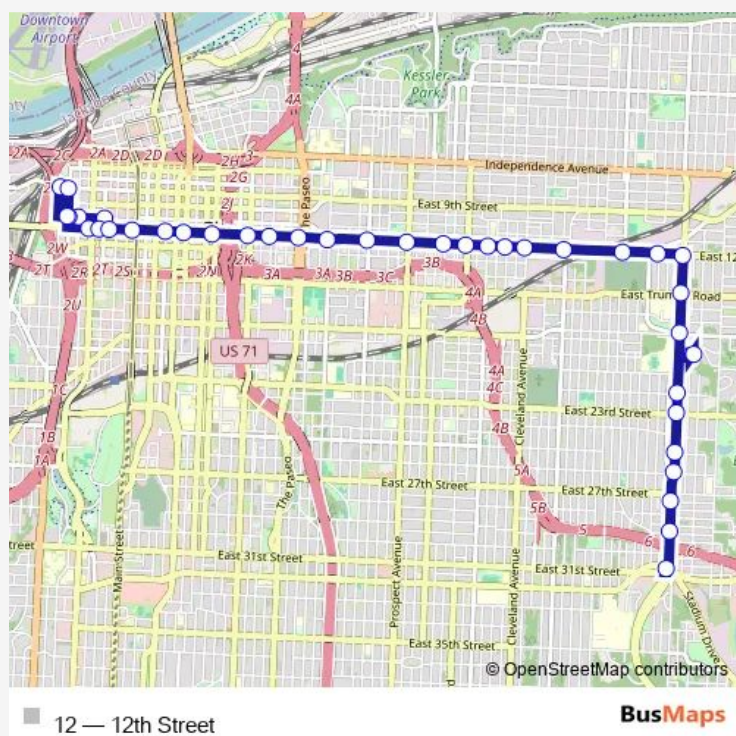

ON 12th AT Paseo Eastbound

ON 12th AT Woodland Eastbound

ON 12th AT Brooklyn Eastbound

ON 12th AT Prospect Eastbound

ON 12th AT Agnes Eastbound

ON 12th AT Benton Blvd Eastbound

### Route schedule

ON 11th AT Central Westbound — ON VAN Brunt Loop AT 31st Northbound

Monday 04:40-23:39

Tuesday 04:40-23:39

Wednesday 04:40-23:39

Thursday 04:40-23:39

Friday 04:40-23:39

Saturday 04:55-23:19

### Route info

Direction: ON 11th AT Central Westbound

Stops: 38

Trip Duration: 0 hour 29 min

12 — 12th Street

ON 12th AT Indiana Eastbound Farside

ON 12th AT Askew Eastbound

ON 12th AT Cleveland Eastbound

## Route info

Direction: ON VAN Brunt Loop AT 31st Northbound

Stops: 31

Trip Duration: 0 hour 26 min

ON 12th AT Charlotte Westbound Nearside

ON 11th Between Charlotte AND Holmes Westbound

ON 11th AT Cherry Westbound