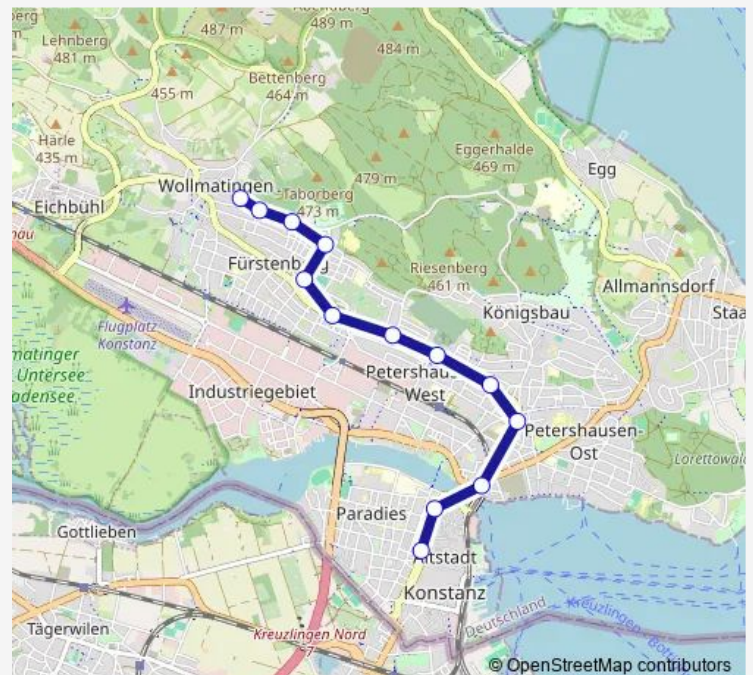

### Route schedule

Konstanz, Stefansschule — Konstanz, Urisberg

Monday 06:39-19:59

Tuesday 06:39-19:59

Wednesday 06:39-19:59

Thursday 06:39-19:59

Friday —

Saturday —

### Route info

Direction: Konstanz, Stefansschule

Stops: 14

Trip Duration: 0 hour 16 min