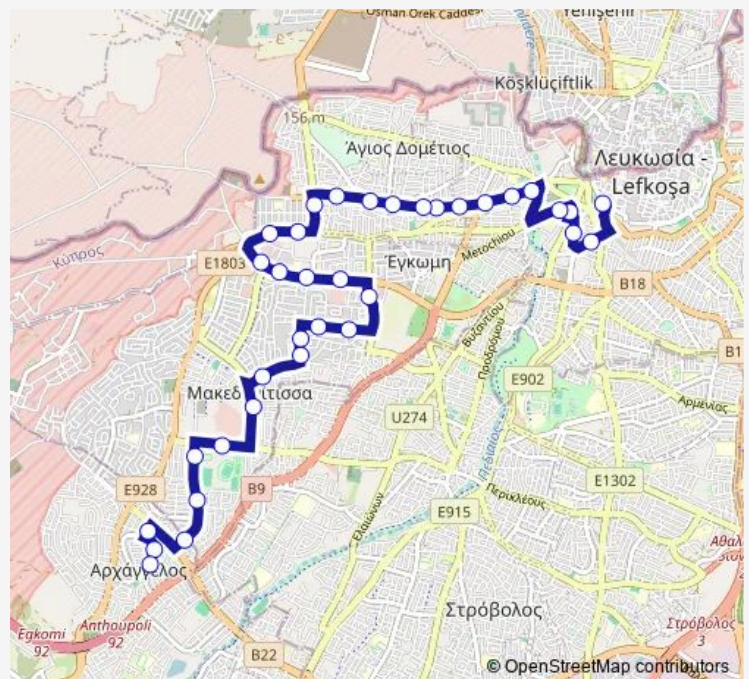

Friday 06:15-21:45

Saturday 06:15-22:15

Sunday 07:15-22:15

Route info

Direction: Dionysios Solomos Square C

Stops: 35

Trip Duration: 0 hour 36 min

12 — Solomou Sq. - Makario Stadium - Al. Panagouli