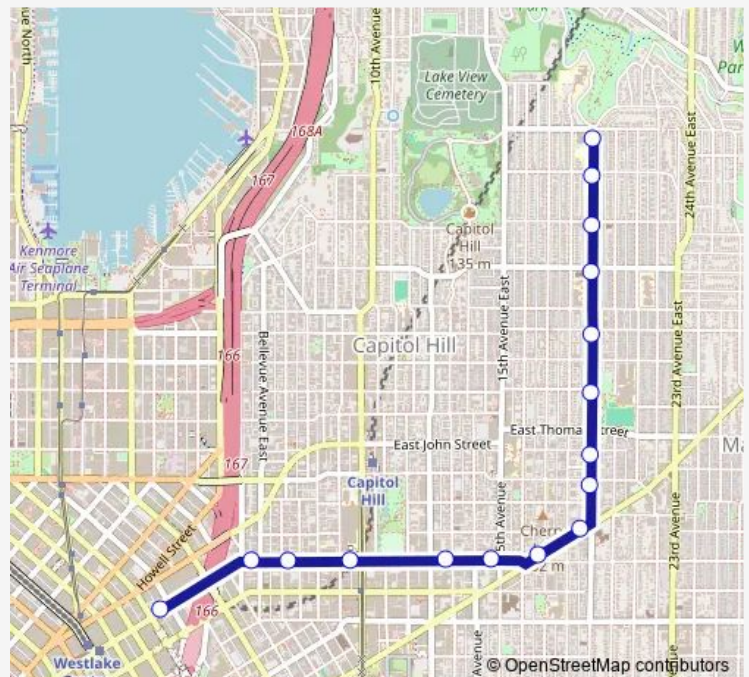

Bus 12

[Go to website](#)

Direction

19th Ave E & E Galer St — Pine St & 9th Ave

16 stops

[Open route schedule](#)

- 19th Ave E & E Galer St
- 19th Ave E & E Highland Dr
- 19th Ave E & E Prospect St
- 19th Ave E & E Aloha St
- 19th Ave E & E Mercer St
- 19th Ave E & E Harrison St
- 19th Ave E & E John St
- 19th Ave & E Denny Way
- E Madison St & 19th Ave
- E Madison St & 17th Ave
- E Pine St & 15th Ave
- E Pine St & 13th Ave
- E Pine St & Broadway
- E Pine St & Belmont Ave
- E Pine St & Bellevue Ave
- Pine St & 9th Ave

Route schedule

19th Ave E & E Galer St — Pine St & 9th Ave

Monday	05:09-00:45 ⁺¹
Tuesday	05:09-00:45 ⁺¹
Wednesday	—
Thursday	05:09-00:45 ⁺¹
Friday	05:09-00:45 ⁺¹
Saturday	06:10-01:16 ⁺¹
Sunday	06:08-00:58 ⁺¹

Route info

Direction: 19th Ave E & E Galer St

Stops: 16

Trip Duration: 0 hour 13 min

Direction

Pine St & 9th Ave — 19th Ave E & E Galer St

24 stops

[Open route schedule](#)

19th Ave E & E Harrison St

19th Ave E & E Republican St

19th Ave E & E Roy St

19th Ave E & E Aloha St

19th Ave E & E Prospect St

19th Ave E & E Highland Dr

Interlaken Turnback Loop & 19th Ave E

19th Ave E & E Galer St