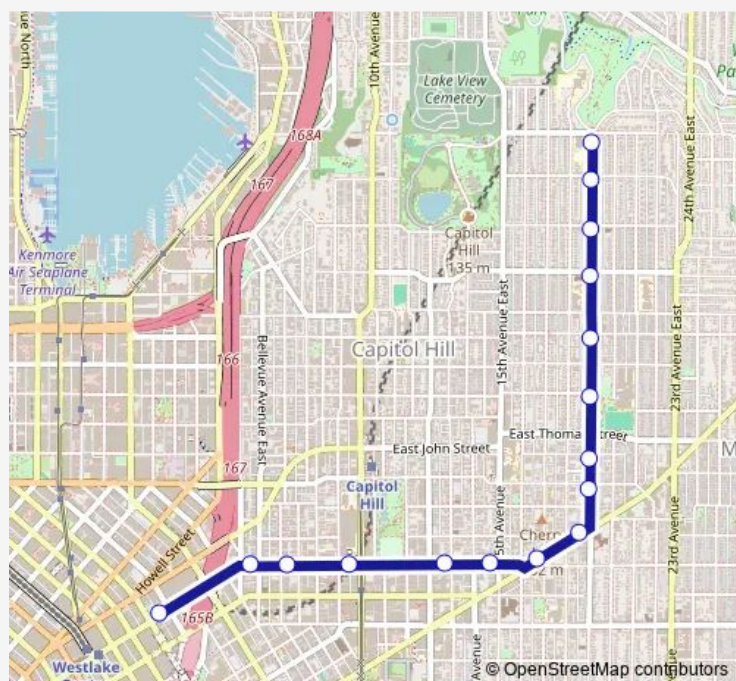

19th Ave E & E Prospect St

19th Ave E & E Aloha St

19th Ave E & E Mercer St

19th Ave E & E Harrison St

19th Ave E & E John St

19th Ave & E Denny Way

E Madison St & 19th Ave

E Madison St & 17th Ave

E Pine St & 15th Ave

E Pine St & 13th Ave

E Pine St & Broadway

E Pine St & Belmont Ave

E Pine St & Bellevue Ave

Pine St & 9th Ave

Route schedule

19th Ave E & E Galer St — Pine St & 9th Ave

Monday 05:09-00:45⁺¹

Tuesday 05:09-00:45⁺¹

Wednesday —

Thursday 05:09-00:45⁺¹

Friday 05:09-00:45⁺¹

Saturday 06:10-01:16⁺¹

Sunday 06:08-00:58⁺¹

Route info

Direction: 19th Ave E & E Galer St

Stops: 16

Trip Duration: 0 hour 12 min

Direction

Pine St & 9th Ave — 19th Ave E & E Galer St

24 stops

[Open route schedule](#)

Pine St & 9th Ave