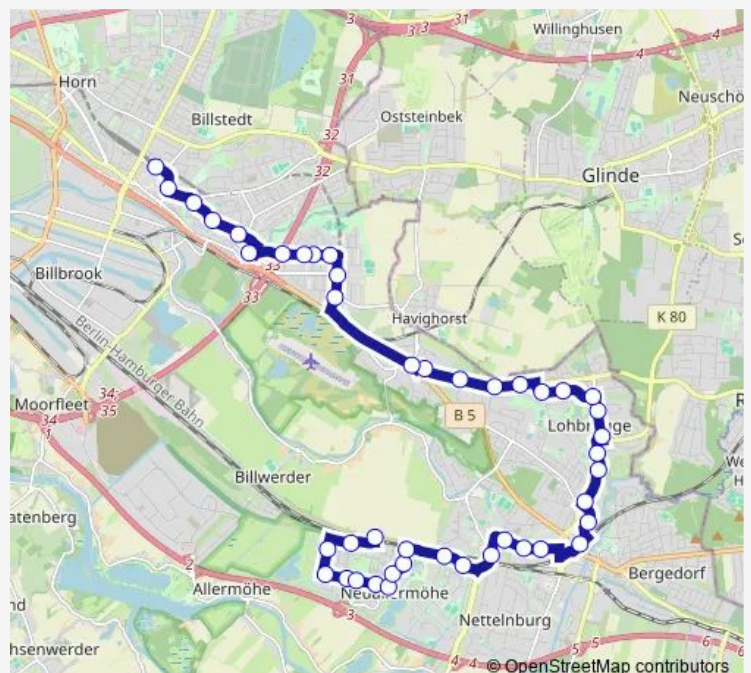

Bornmühlenweg

## Route schedule

S Allermöhe — U Billstedt

Monday	04:10-01:13 <sup>+1</sup>
Tuesday	04:10-01:13 <sup>+1</sup>
Wednesday	04:10-01:13 <sup>+1</sup>
Thursday	04:10-01:13 <sup>+1</sup>
Friday	04:10-02:53 <sup>+1</sup>
Saturday	03:13-02:53 <sup>+1</sup>
Sunday	03:13-01:13 <sup>+1</sup>

## Route info

Direction: S Allermöhe

Stops: 44

Trip Duration: 1 hour 0 min

■ 12 — %UB Billstedt > %UB Mümmelmannsberg > Lohbrügge (Nord) > Bf. Bergedorf > %SB Allermöhe

Goerdelerstraße

Binnenfeldredder

Harnackring

Röpredder

Perelsstraße

Korachstraße

Haempton

Mendelstraße

Rudorffweg

Boberger Drift

Boberg