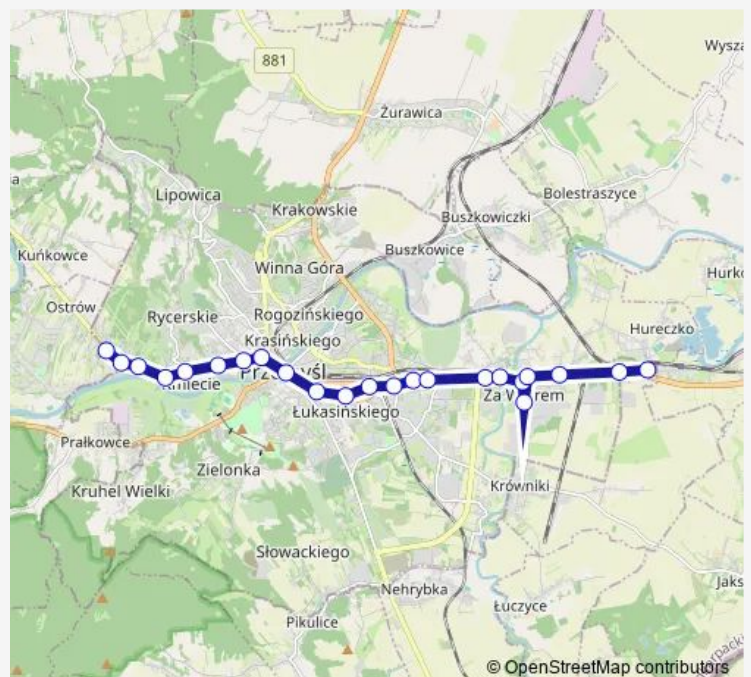

Ofiar Katynia - Fibris

Lwowska - Wiar

Lwowska - Skolimowska

Route schedule

Węgierska - Pętla — Lwowska - Hureczko

Monday 07:00-19:10

Tuesday 07:00-19:10

Wednesday 07:00-19:10

Thursday 07:00-19:10

Friday 07:00-19:10

Saturday —

Sunday —

Route info

Direction: Węgierska - Pętla

Stops: 23

Trip Duration: 0 hour 32 min

12 — Linia 12

Lwowska - Inglot N/ż

Lwowska - Hureczko

Direction

Lwowska - Hureczko — Lwowska - Mzk

8 stops

[Open route schedule](#)

Lwowska - Hureczko

Lwowska - Hureczko — Lwowska - Mzk

Monday	19:40
Tuesday	19:40
Wednesday	19:40
Thursday	19:40
Friday	19:40
Saturday	—
Sunday	—

Route info

Direction: Lwowska - Hureczko

Stops: 8

Trip Duration: 0 hour 7 min

Direction