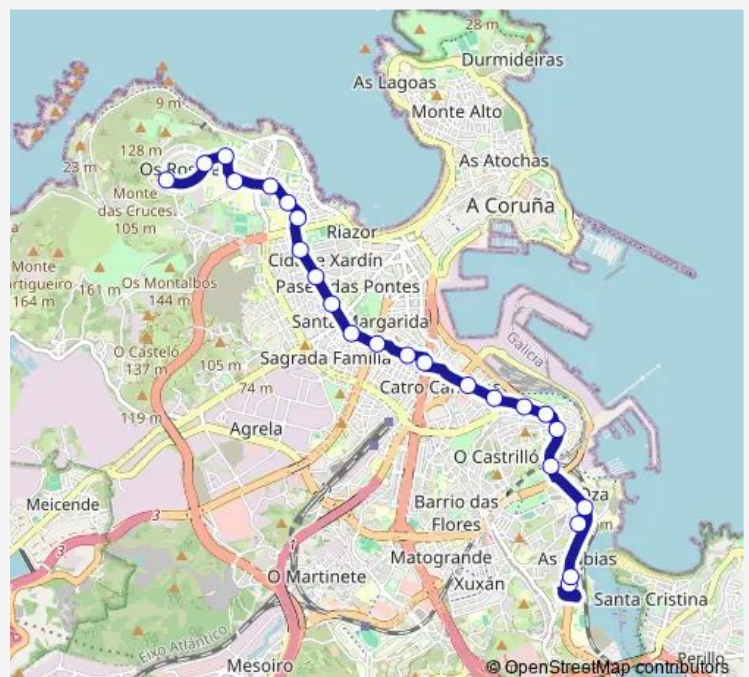

Thursday 06:50-22:40

Friday 06:50-22:40

Saturday 07:20-22:40

Sunday 07:20-22:40

Route info

Direction: Emilio Glez.López,54

Stops: 24

Trip Duration: 0 hour 30 min

12 — Os Rosales-Chuac-Materno

BusMaps

Chuac, glorieta

Av.Pasaxe,gasolinei.

Av.Pasaxe,M.Infantil

Direction

Av.Pasaxe,M.Infantil — Emilio Glez.López,54

26 stops