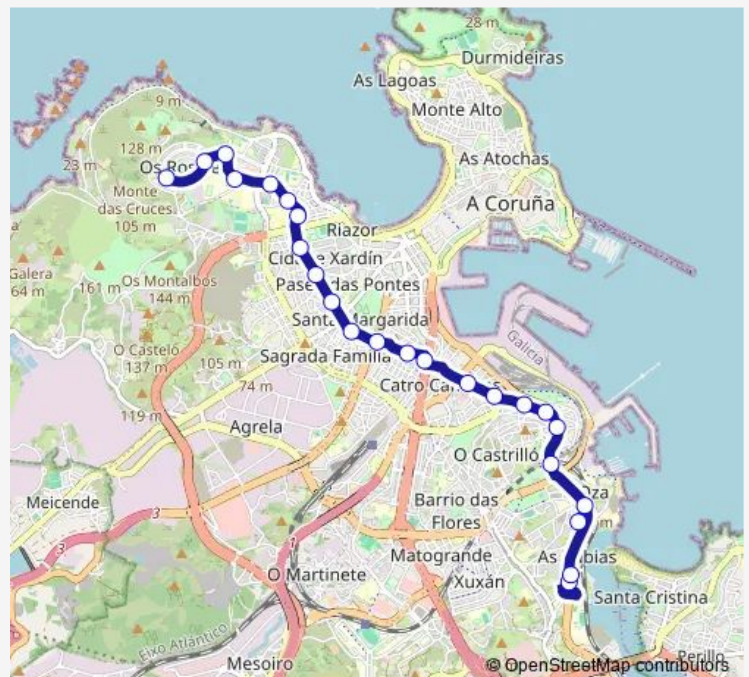

Thursday 06:50-22:40

Friday 06:50-22:40

Saturday 07:20-22:40

Sunday 07:20-22:40

Route info

Direction: Emilio Glez.López,54

Stops: 24

Trip Duration: 0 hour 41 min

12 — Os Rosales-Chuac-Materno

BusMaps

Chuac, glorieta

Av.Pasaxe,gasolinei.

Av.Pasaxe,M.Infantil

Direction

Av.Pasaxe,M.Infantil — Emilio Glez.López,54

26 stops