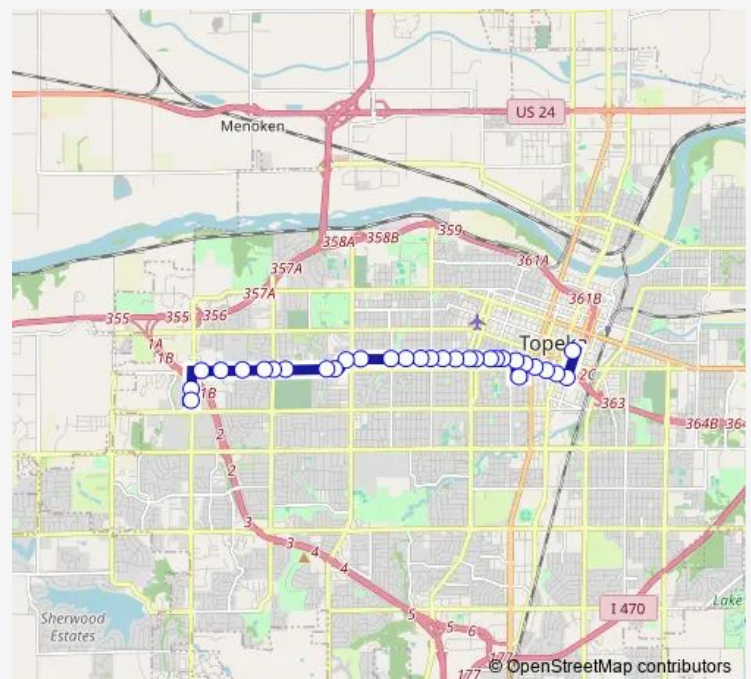

12th @ Oakley

12th @ Cambridge

12th @ Mission (Gage)

Route schedule

Quincy Street Station — Wanamaker @ Walmart West Entrance

Monday —

Tuesday

05:45-17:45

Wednesday —

Thursday —

Friday

05:45-17:45

Saturday

08:45-17:45

Sunday —

Route info

Direction: Quincy Street Station

Stops: 31

Trip Duration: 0 hour 21 min

12 — #12 Huntoon to Walmart West

Huntoon @ Woodhull Wb

Huntoon @ Mcalister Wb

Huntoon @ Luther Wb

Huntoon @ Fairlawn

Friday 06:15-18:15

Saturday —

Sunday —

Route info

Direction: Quincy Street Station

Stops: 31

Trip Duration: 0 hour 21 min

Huntoon @ Fairlawn