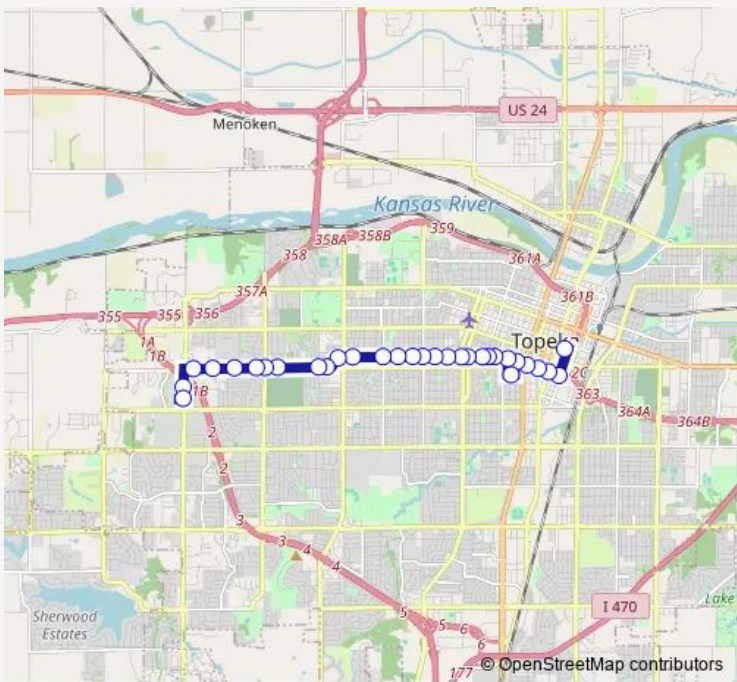

Bus 12 #12 Huntoon to Walmart West

[Go to website](#)

Direction
 Quincy Street Station — Wanamaker @ Walmart West Entrance
 31 stops
[Open route schedule](#)

- Quincy Street Station
- Monroe @ 12th
- 12th @ Kansas Wb
- 12th @ Jackson Wb
- 12th @ Harrison
- 12th @ Tyler (Topeka)
- 13th @ Tyler Towers
- 12th @ Taylor
- 12th @ Fillmore
- 12th @ Clay
- 12th @ Buchanan
- 12th @ Lane
- 12th @ Washburn
- 12th @ College
- 12th @ Woodward
- 12th @ Macvicar
- 12th @ High
- 12th @ Webster
- 12th @ Oakley
- 12th @ Cambridge
- 12th @ Mission (Gage)

Route schedule
 Quincy Street Station — Wanamaker @ Walmart West Entrance

Monday	—
Tuesday	05:45-17:45
Wednesday	—
Thursday	—
Friday	05:45-17:45
Saturday	08:45-17:45
Sunday	—

Route info
 Direction: Quincy Street Station
 Stops: 31
 Trip Duration: 0 hour 21 min

Wanamaker @ Winding Road

Wanamaker @ Walmart West Entrance

Direction

Quincy Street Station — Wanamaker @ Walmart West Entrance

31 stops

[Open route schedule](#)

Quincy Street Station

Monroe @ 12th

Direction: Quincy Street Station

Stops: 31

Trip Duration: 0 hour 21 min

Huntoon @ Fairlawn

Huntoon @ Belle Terrace Wb

Huntoon @ Washburn Tech Wb

Huntoon @ Harvey Wb

Huntoon @ Ashworth Wb